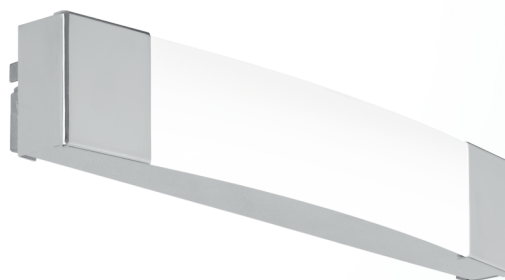

97718 SIDERNO

General Information

Article	97718
Type	mirror luminaire
Collection	other/non-attributable
EAN Code	9002759977184

Dimensions

Depth	350 mm
Width	60 mm
Installation Depth	55 mm
Weight	0.93

Illuminant 1

Socket	LED
Illuminant	LED
Delivery	incl.
Wattage	8,3W
Luminous Flux	900 lm
Luminous Colour	4000 white
Energy Efficiency	A+

Material & Colour

Enclosure Material	steel
Enclosure Colour	chrome

Technical changes reserved

Glass / Shade Material plastic
Glass / Shade Colour satined

Technical Information

Protection Class 2
Line Voltage 220-240V,50/60Hz
Operation Voltage 220-240V,50/60Hz

Technical changes reserved

EGLO Leuchten GmbH
Heiligkreuz 22 | 6136 Pöll | Austria

Dimensions

Depth	580 mm
Width	60 mm
Installation Depth	65 mm
Weight	1.466

Illuminant 1

Socket	LED
Illuminant	LED
Delivery	incl.
Wattage	16W
Luminous Flux	1700 lm
Luminous Colour	4000 white
Energy Efficiency	A+