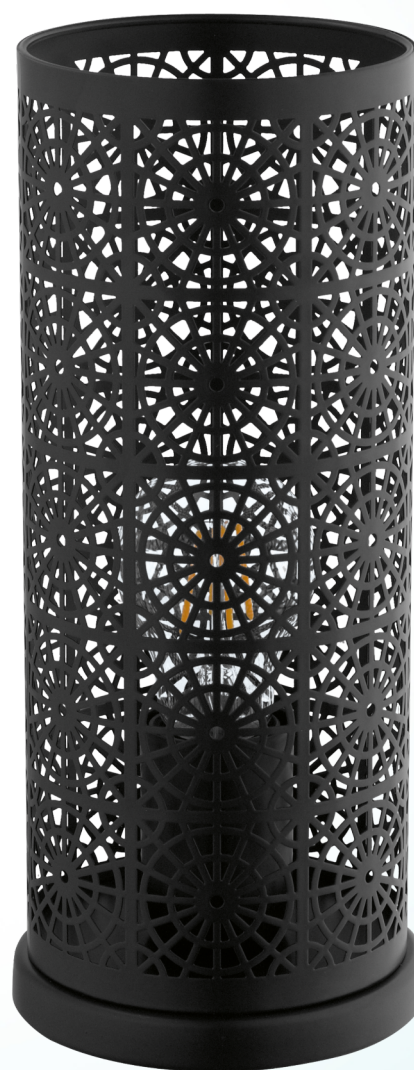

96993N BOCAL

General Information

Article	96993N
Type	table luminaire
Collection	other/non-attributable
EAN Code	9008606174058

Dimensions

Height	280 mm
Diameter	110 mm
Weight	0.82

Illuminant

Socket	E27
Illuminant	E27 excl.
Delivery	excl.
Max. Wattage	1x 42W

Material & Colour

Enclosure Material	steel
Enclosure Colour	black

Functionality

Switch	in-line switch

Technical changes reserved