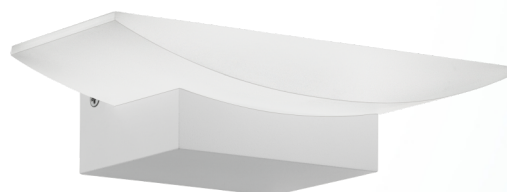

96037 METRASS

General Information

Article	96037
Type	wall luminaire
Collection	other/non-attributable
EAN Code	9002759960377

Dimensions

Depth	200 mm
Height	105 mm
Installation Depth	60 mm
Weight	0.672

Illuminant 1

Socket	LED
Illuminant	LED
Delivery	incl.
Wattage	1x 5,6W
Luminous Flux	680 lm
Luminous Colour	3000 warm white
Energy Efficiency	A+

Material & Colour

Enclosure Material	aluminium
Enclosure Colour	white

Technical changes reserved