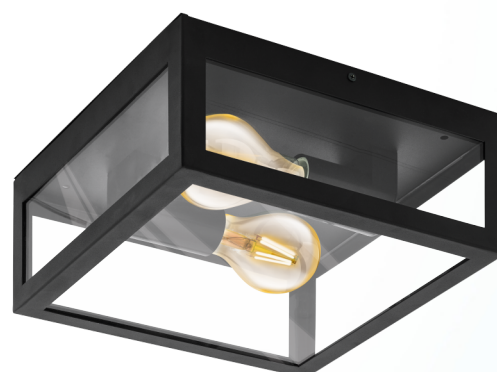

### General Information

Article	94832
Type	wall / ceiling luminaire
Collection	Outdoor (no collection)
EAN Code	9002759948320

### Dimensions

Depth	290 mm
Height	290 mm
Installation Depth	130 mm
Weight	3.753

### Material & Colour

Enclosure Material	zinc-plated steel
Enclosure Colour	black
Glass / Shade Material	glass
Glass / Shade Colour	clear

Technical changes reserved