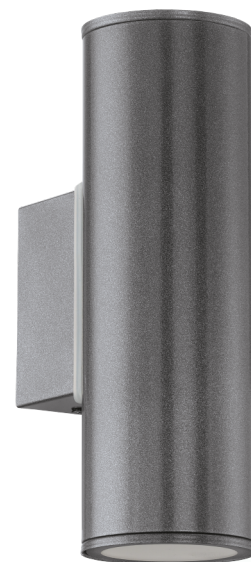

94103 RIGA

General Information

Article	94103
Type	wall luminaire
Collection	Outdoor (no collection)
EAN Code	9002759941031

Dimensions

Depth	65 mm
Height	200 mm
Installation Depth	95 mm
Weight	0.836

Illuminant 1

Socket	GU10
Illuminant	GU10-LED incl.
Delivery	incl.
Wattage	2x 3W
Luminous Flux	2x 240 lm
Standard-Comparison	3W ~ 23W
Average Lifetime	15.000 h
kWh/1000	3.00

Material & Colour

Enclosure Material	zinc-plated steel
--------------------	-------------------

Dimensions

Depth	65 mm
Height	200 mm
Installation Depth	95 mm
Weight	0.71

Illuminant 1

Socket	GU10
Illuminant	GU10-LED incl.
Delivery	incl.
Wattage	2x 3W
Luminous Flux	2x 240 lm
Standard-Comparison	3W ~ 23W
Average Lifetime	15.000 h
kWh/1000	3.00

Material & Colour

Enclosure Material	stainless steel
--------------------	-----------------

Technical changes reserved

Enclosure Colour stainless steel

Functionality

Suitable for Corner
Fitting yes

Technical Information