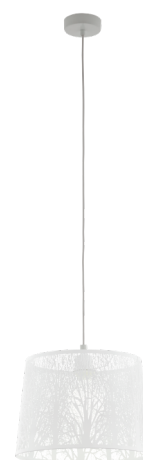

49489 HAMBLETON

General Information

Material number	49489
Type	pendant light
Product segment	Indoor
Theme	Vintage

Dimensions

Article Height (in mm)	1100
Article Diameter (in mm)	350
Net Weight	1.734 Kilogram

Material & Colour

Enclosure Material	steel
Enclosure Colour	satin nickel
Glass/Shade Material	steel
Glass/Shade Colour	white

Functionality

Switch Type	without switch
Battery	No

Technical Information

Protection Class	2
Mains Voltage	220-240V,50/60Hz
Operation Voltage	220-240V,50/60Hz

Illuminant 1

Technical changes reserved