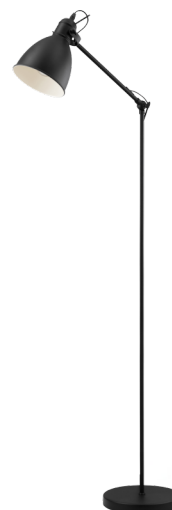

49471N PRIDDY

General Information

| | |
|------------|------------------------|
| Article | 49471N |
| Type | floor luminaire |
| Collection | other/non-attributable |
| EAN Code | 9008606153831 |

Dimensions

| | |
|--------|---------|
| Height | 1370 mm |
| Base | 230 mm |
| Weight | 4.195 |

Illuminant

| | |
|--------------|-----------|
| Socket | E27 |
| Illuminant | E27 excl. |
| Delivery | excl. |
| Max. Wattage | 1x 40W |

Material & Colour

| | |
|--------------------|--------------|
| Enclosure Material | steel |
| Enclosure Colour | black, white |

Functionality

| | |
|--------|-------------|
| Switch | foot-switch |
|--------|-------------|