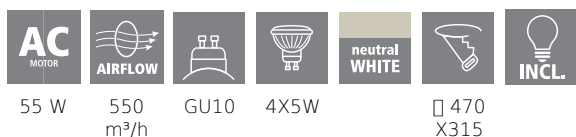

## Illuminant

Illuminant Type (1)	GU10-LED
max. Wattage (1)	4X5W
Lumen Complete	4X400
Light colour Complete	WHITE