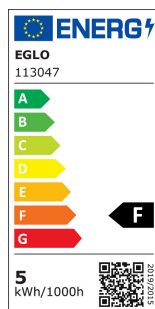

113047 LM_LED_E27 - V1

COMMISSION DELEGATED REGULATION (EU) 2019/2015
with regard to energy labelling of light sources

EGLO Leuchten GmbH, Heiligkreuz 22, 6136 Pill, AT

General Information

Trade mark	EGLO
Material number	113047
Type	Bulb
Light colour Complete	WARM WHITE
Illuminant Type (1)	E27-LED-G125
EAN/UPC	9008606232437
Energy efficiency class (EEI)	F

Dimensions

Article Diameter (in mm)	125
Article Length (in mm)	173

Technical Information

Equivalent power (W)	35
item-number LED-board (1)	113047
Lighting Technology	LED
Directional Light source	No
Lamp cap (Socket)	E27
Mains light source	Yes
Connected light source	No
Colour-tunable light source	No
High luminance light source	No
Dimmable (bulb, board, stripe,...)	No
Energy consumption (kWh/1000h)	5
Rated useful lumen	400
Beam angle (°) - at measurement	360
Color temperature (K)	2200
Nominal wattage (W)	4,5
Standby power (P sb, W)	0
Chromaticity coordinates x (1)	0,5018
Chromaticity coordinates y (1)	0,4153
Color rendering index (CRI)	80
Lamp survival factor @3000h	> = 90 %
Lumen maintenance factor @3000h % in decimal number	0,96
Flicker Metric / Pst LM	0,1
Stroboscopic Effect Metric / SVM	0,1