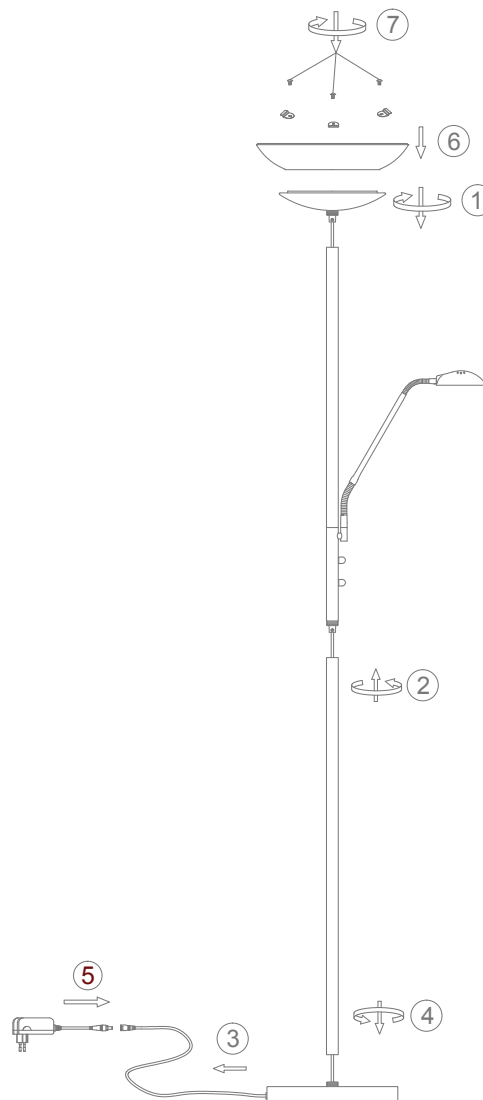

EDEN

Date: 05/2022

Variants			Item No.	Colour Temp
Abrs	Blk	Schr		
22500	22501	22502	EDEN-FL	3000K Warm White

Thank you for purchasing your new EDEN Floor Lamp, Please take the time to read and understand the instruction sheet below. Failure to do so may void warranty.

Specifications

Voltage:	240V	Lumen (±5%):	1650lm (Mother) 400lm (Child)	Dimmable:	Yes
Power:	18W + 5W	CCT:	3000K	CRI:	≤80
IP Rating:	20	Lifespan:	40,000 Hrs		

Note: -The lamp must be installed by professional electrician
-Ensure the power supply is switched off before fitting this product