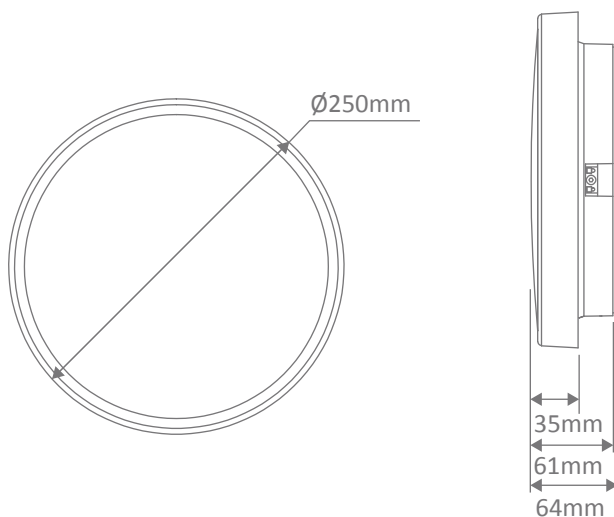

Diagrams / Additional

Item No.	Variant	Colour Temperature
EASY-250-RND-WHT	20954	TRIO