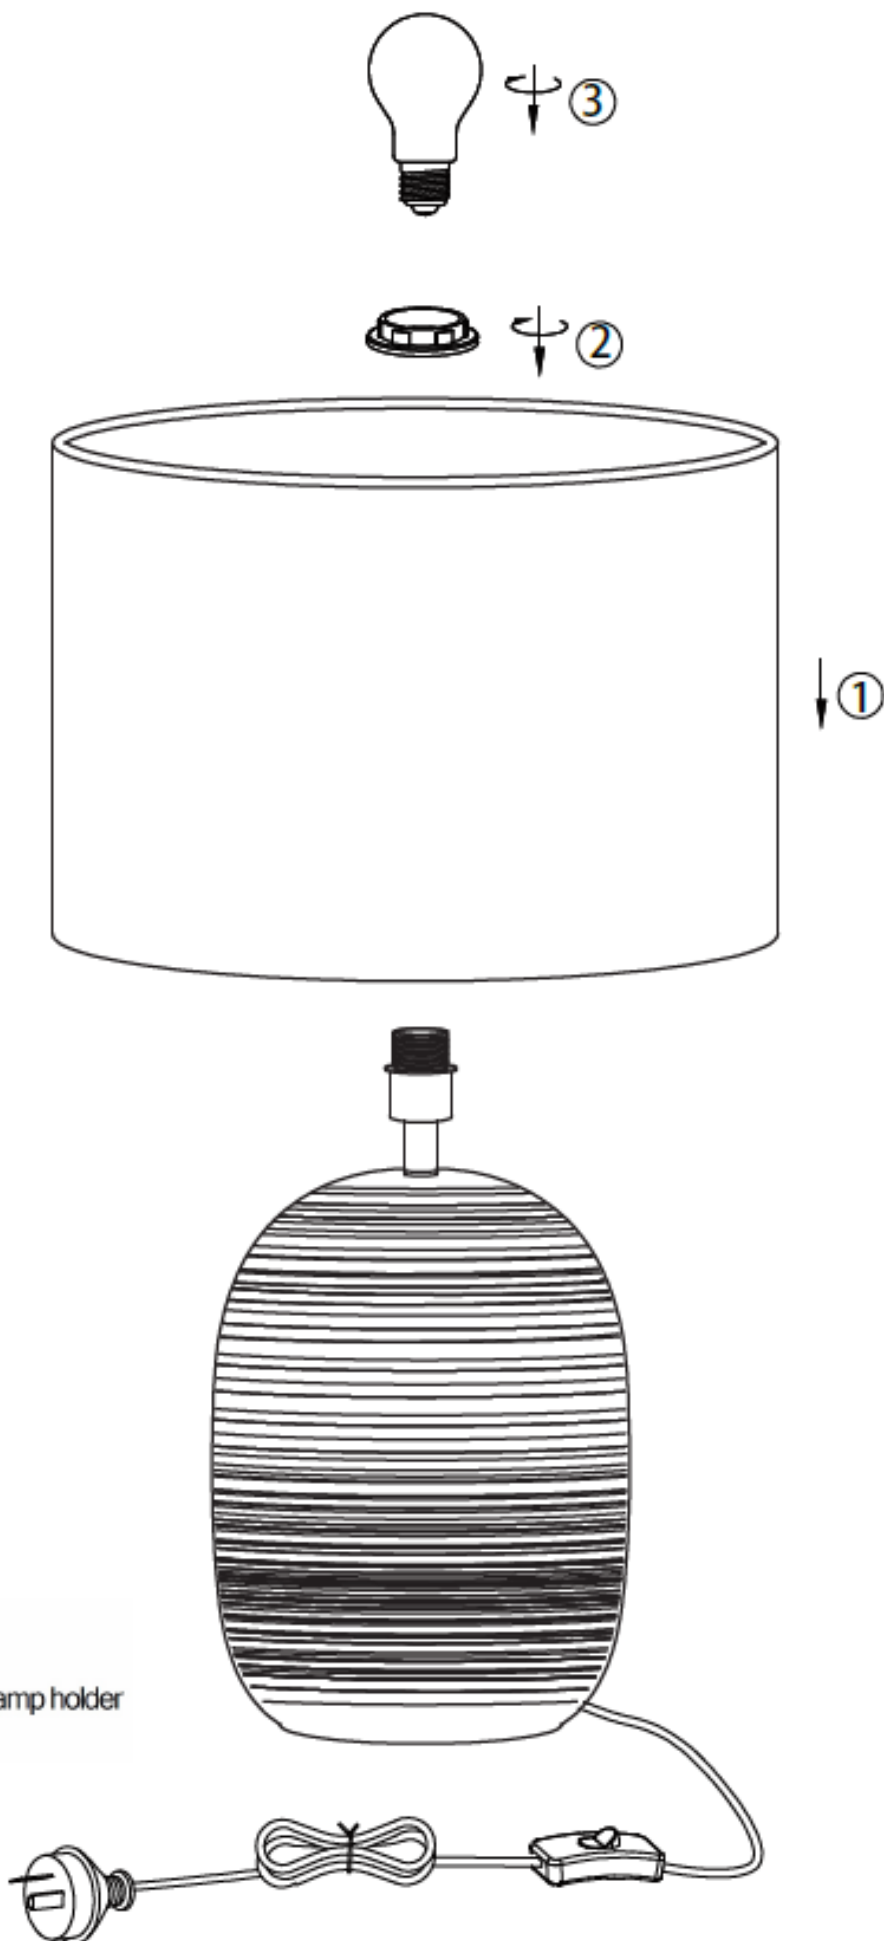

ITEM NO.: DUSTY TL

Disclaimer:

-  Tools not included
-  Shade ring attached on lamp holder
-  Globe(s) not included

240V ~ 50Hz E27 Max.25W x1

NOTE: GLOBE NOT INCLUDED

Telbix.