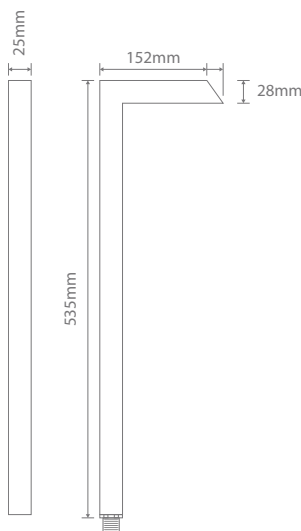

Diagrams / Additional

Item No.	Variant		CCT
	Blk	Brz	TRIO
DUSK-STICK	19123	19122	TRIO

Suggested Replacement Lamps:
KEY-G5.3-TRIO

65124