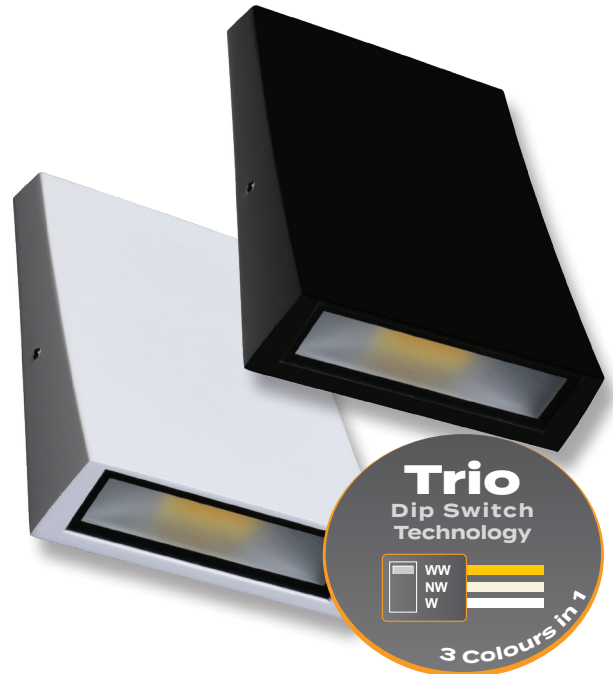

Dent I Downward LED Wall Light

Description

The DENT series of LED Wall Lights are a unique and slimline LED Wall Light series, perfect from front entry and back patio areas. Featuring a high quality cast aluminium frame powder coated in textured black, or textured white with Tri-Colour LED Colour Temperature switchable options. Choose from 3000K Warm White, 4000K Neutral White or 5000K White colour temperatures with the flick of a switch. Available in a 6W LED downward Wall Light model or a 2x6W LED Up/Down Wall Light model. With the additional benefit of being IP54 rated, the DENT series of LED Wall lights can be placed both indoors and undercover outdoors to create excellent up and down illumination for your contemporary home. Non-dimmable. Backed by a 3 year replacement warranty for peace of mind.

Specification Features

Input Voltage:	240V
Power (W):	6W
IP rating (IP):	IP54
Lumens (lm):	Warm White 3000K - 500lm Neutral White 4000K - 550lm White 5000K - 600lm
LED type:	COB
CCT:	3000K - 4000K - 5000K
CRI:	≥80
Beam angle (°):	81°
Dimmable:	No
Lifespan (hrs):	50,000hrs

Diagrams / Additional

Item No.	Variant		CCT
	Blk	Wht	
DENT-I	19008	19009	TRIO