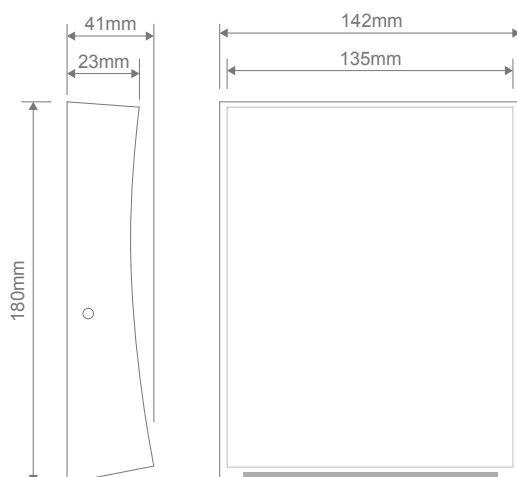

Diagrams / Additional

Item No.	Variant		CCT
	Blk	Wht	
DENT-I	19008	19009	TRIO