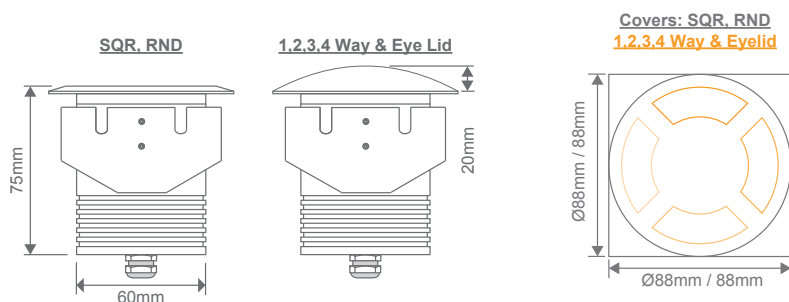

Diagrams / Additional

Item No.	Variant	Colour
DEKA-BODY-WW	19458	Warm White
DEKA-BODY-W	19459	White

Item No.	Variant	
	Aluminium	Brass
DEKA-COVER-RND	19424	19438
DEKA-COVER-SQR	19426	19440
DEKA-COVER-1-W	19428	19442
DEKA-COVER-2-W	19430	19444
DEKA-COVER-3-W	19432	19446
DEKA-COVER-4-W	19434	19448
DEKA-COVER-ELID	19436	19450