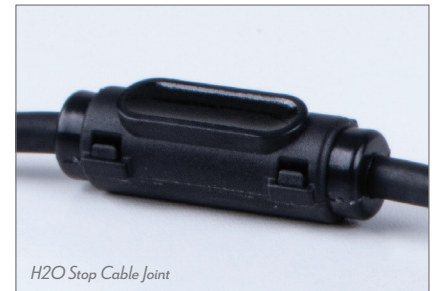

DEKA Inground Light

Description

The DEKA luminaire provides a practical solution for all inground lighting applications including pathways, driveways, courtyards and decks. Utilising a solid brass CNC machined external fascia plate and a 6063 graded aluminium in a black anodised finish.

The DEKA recessed inground luminaire in solid brass finish will age with time. This is a natural process which adds to the overall appeal of the fixture. A polycarbonate housing is provided for concrete applications. For installations in which do not require the polycarbonate housing such as timber decks the stainless steel spring clips offer a secure fit. Idea applications would also include up lighting trees, feature garden wall, external house fascia etc.

Covers Available in Aluminium & Brass finish.

Specification Features

Input Voltage:	12V DC*
Power (W):	3W
IP rating (IP):	65
Lumens (lm):	Warm White 3000K - 300lm White 5000K - 350lm
LED type:	COB
CCT:	3000K - 5000K
CRI:	≥83
Beam angle (°):	60°
Dimmable:	No
Lifespan (hrs):	50,000hrs
Cutout (p):	Ø77mm
Drive over:	2000kgs (19438, 19440)

*12V DC Constant Voltage LED Driver required - Wire in Parallel

Water Stop Cable Joint

A premium cable joint that offers even further protection from water and moisture entering the luminaire through the cable to the LED. The joint is supplied already attached to the flylead, and provides a barrier against any water or moisture syphoning, which occurs when the fitting heats and cools during normal operation. This will also save valuable time for the electrical contractor, by not replicating this process, therefore offering peace of mind for a longer lasting outdoor luminaire.