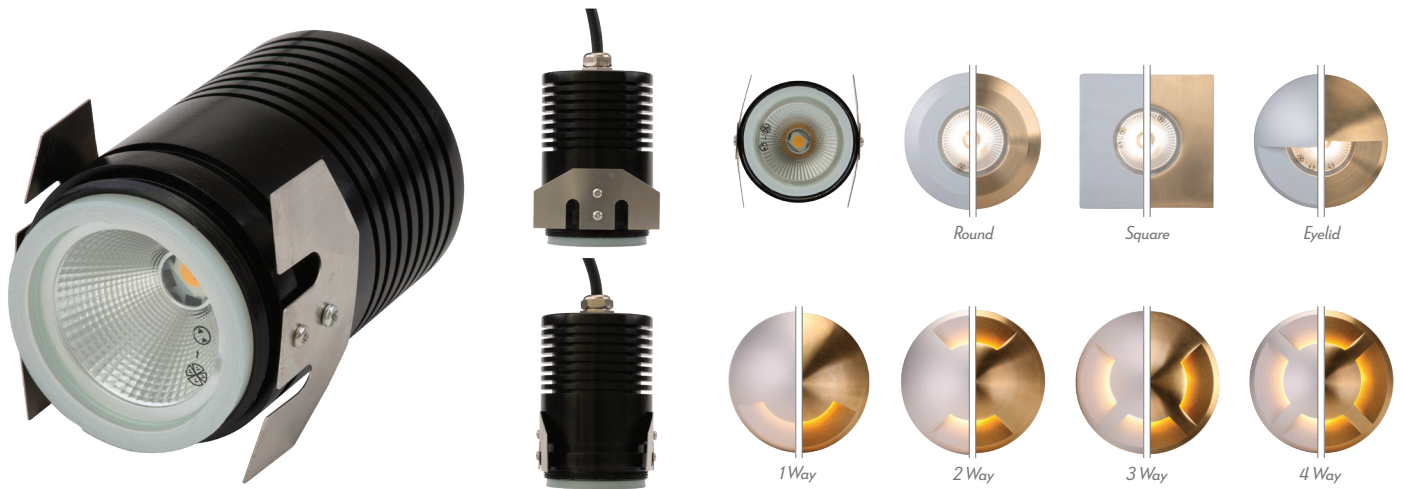

DEKA Inground Light

Description

The DEKA luminaire provides a practical solution for all inground lighting applications including pathways, driveways, courtyards and decks. Utilising a solid brass CNC machined external fascia plate and a 6063 graded aluminium in a black anodised finish.

The DEKA recessed inground luminaire in solid brass finish will age with time. This is a natural process which adds to the overall appeal of the fixture. A polycarbonate housing is provided for concrete applications. For installations in which do not require the polycarbonate housing such as timber decks the stainless steel spring clips offer a secure fit. Idea applications would also include up lighting trees, feature garden wall, external house fascia etc.

Covers Available in Aluminium & Brass finish.

Specification Features

Input Voltage:	12V DC*
Power (W):	3W
IP rating (IP):	65
Lumens (lm):	Warm White 3000K - 300lm White 5000K - 350lm
LED type:	COB
CCT:	3000K - 5000K
CRI:	≥83
Beam angle (°):	60°
Dimmable:	No
Lifespan (hrs):	50,000hrs
Cutout (p):	Ø77mm
Drive over:	2000kgs (19438, 19440)

*12V DC Constant Voltage LED Driver required - Wire in Parallel

Water Stop Cable Joint

A premium cable joint that offers even further protection from water and moisture entering the luminaire through the cable to the LED. The joint is supplied already attached to the flylead, and provides a barrier against any water or moisture syphoning, which occurs when the fitting heats and cools during normal operation. This will also save valuable time for the electrical contractor, by not replicating this process, therefore offering peace of mind for a longer lasting outdoor luminaire.