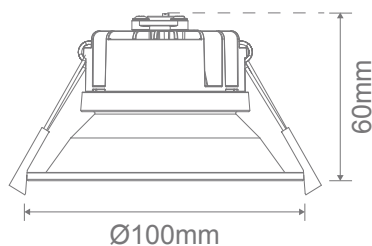

Now with TRIO, the added option of changing the colour temperature output of the downlight with a dip switch at the back of the fitting.

Specification Features

Input Voltage:	240V AC
Power (W):	9W
IP rating (IP):	IP54
Lumens (lm):	Warm White 3000K - 785lm Neutral White 4000K - 920lm White 5000K - 865lm
LED type:	SMD
CCT:	3000K - 4000K - 5000K (Switchable)
CRI:	≥80
Beam angle (°):	60°
Dimmable:	Yes
Lifespan (hrs):	40,000hrs
Cutout (p):	Ø88-Ø90mm

* Fully dimmable with suitable dimmers.

Diagrams / Additional

Cutout: Ø88-Ø90mm

Item No.	Variant	Colour Temperature
DEEP-9-WHT	20815	TRIO