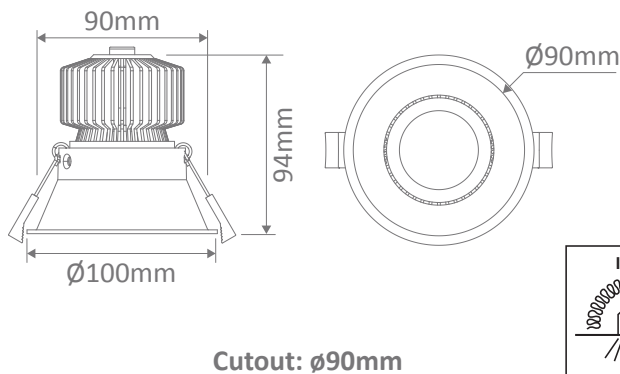

DEEP-13 LED Downlight

Description

Anti-glare deep set 13W LED recessed adjustable downlight with COB chip and reflector. Comes complete with Led driver and flex/plug, fully dimmable with suitable dimmers. Available in Black or White frame, and with the choice of Warm White, Neutral White or White colour temperature options (Tri-colour switchable).

Specification Features

Input Voltage:	240V AC
Power (W):	13W
IP rating (IP):	IP40
Lumens (lm):	Warm White 3000K - 987lm Neutral White 4000K - 1053lm White 5000K - 1120lm
LED type:	COB
CCT:	3000K - 4000K - 5000K (Switchable)
CRI:	≥80
Beam angle (°):	36°
Dimmable:	Yes
Lifespan (hrs):	50,000hrs
Cutout (Ø):	Ø90mm

Diagrams / Additional

Item No.	Variant		CCT
	Blk	Wht	
DEEP-13	21731	21732	TRIO
	DALI		
	21738	21736	TRIO