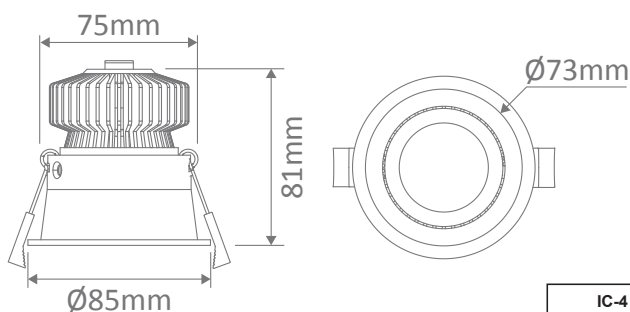

### Description

Anti-glare deep set 10W LED recessed adjustable downlight with COB chip and reflector. Comes complete with Led driver and flex/plug, fully dimmable with suitable dimmers. Available in Black or White frame, and with the choice of Warm White, Neutral White or White colour temperature options (Tri-colour switchable).

### Specification Features

Input Voltage:	240V AC
Power (W):	10W
IP rating (IP):	IP40
Lumens (lm):	Warm White 3000K - 767lm Neutral White 4000K - 833lm White 5000K - 900lm
LED type:	COB
CCT:	3000K - 4000K - 5000K (Switchable)
CRI:	≥80
Beam angle (°):	36°
Dimmable:	Yes
Lifespan (hrs):	50,000hrs
Cutout (Ø):	Ø75mm

### Diagrams / Additional

Cutout: Ø75mm

Item No.	Variant		CCT
	Blk	Wht	
DEEP-10	21729	21730	TRIO
	DALI		
	21733	21734	TRIO