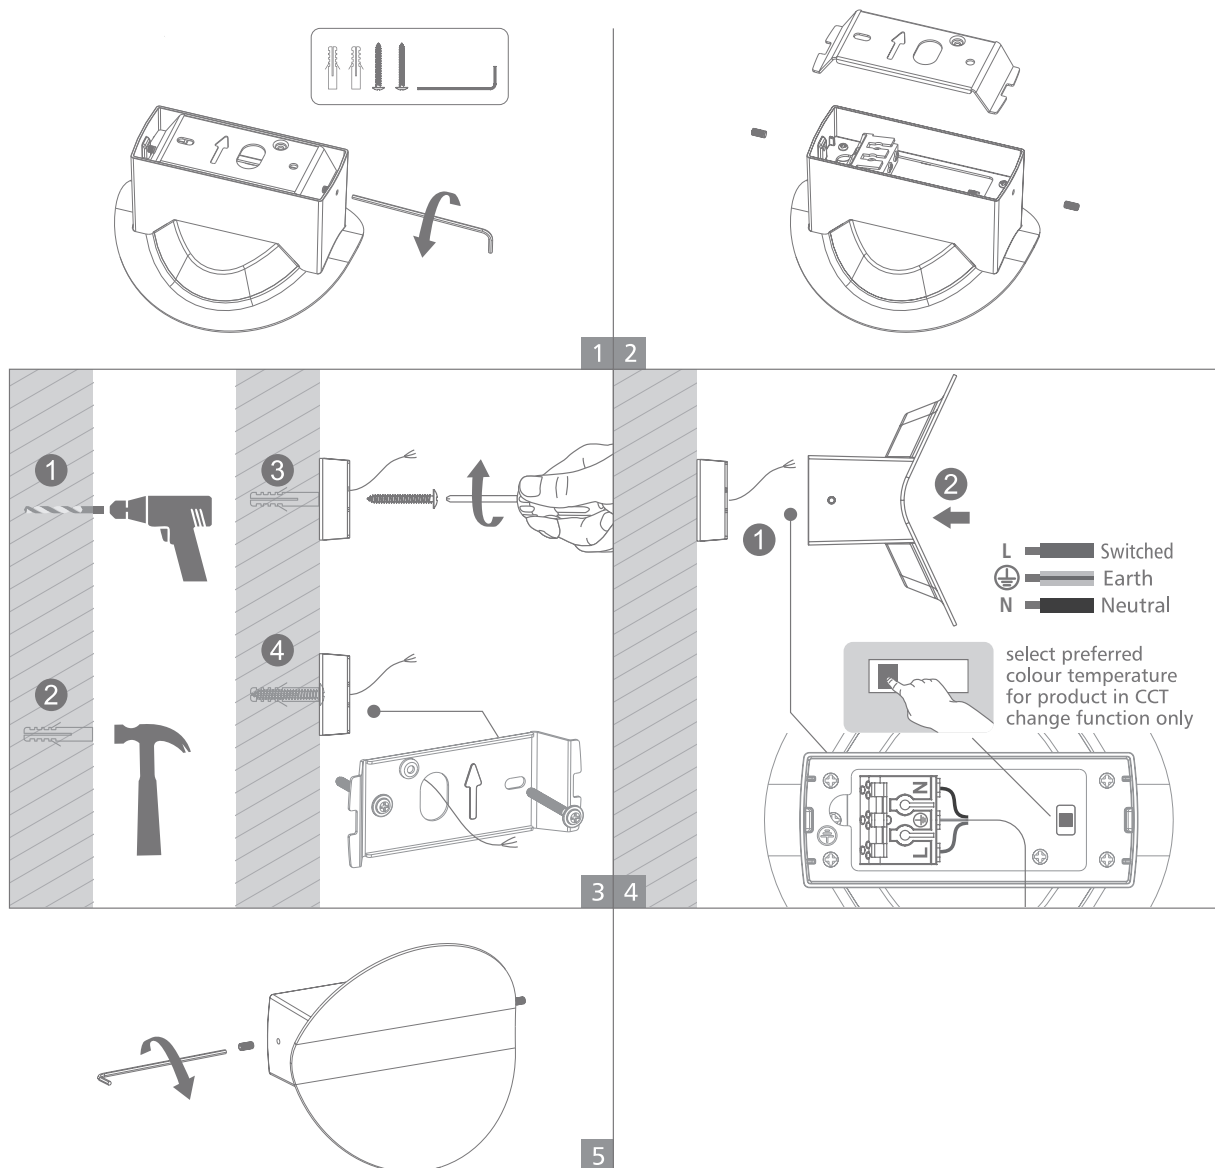

DEENS-8

Date: January 27, 2022 3:41 PM

Variants		Item No.	Colour Temp
Blk	Wht		
22679	22680	DEENS-8	TRIO

Thank you for purchasing your new DEENS Wall Light, Please take the time to read and understand the instruction sheet below. Failure to do so may void warranty.

Specifications

Voltage:	240V	Lumen (±5%):	Warm White - 660lm Neutral White - 680lm White - 700lm	Dimmable:	Yes
Power:	8W	Beam Angle:	160°	Operating Temp:	-20°C ~ 45°C
IP Rating:	20	CCT:	3000K - 4000K - 5700K	Power Factor:	0.88
CRI:	≥80	Lifespan:	50,000hrs		

Note: -The lamp must be installed by professional electrician
-Ensure the power supply is switched off before fitting this product

-Do not touch the lamp when in use
-Keep away from hot steam and corrosive gas