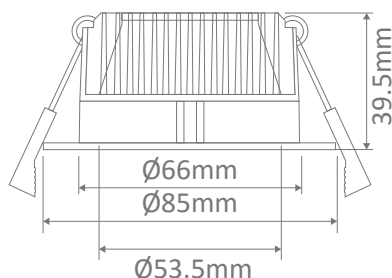

### Specification Features

Input Voltage:	240V AC
Power (W):	8W
IP rating (IP):	44*
Lumens (lm):	Warm White 3000K - 450lm White 5000K - 500lm
LED type:	EPISTAR SMD
CCT:	3000K - 5000K
CRI:	≥80
Beam angle (°):	90°
Dimmable:	Yes**
Lifespan (hrs):	50,000hrs
Cutout (Ø):	Ø70-75mm

### Diagrams / Additional

Cutout: Ø70-75mm