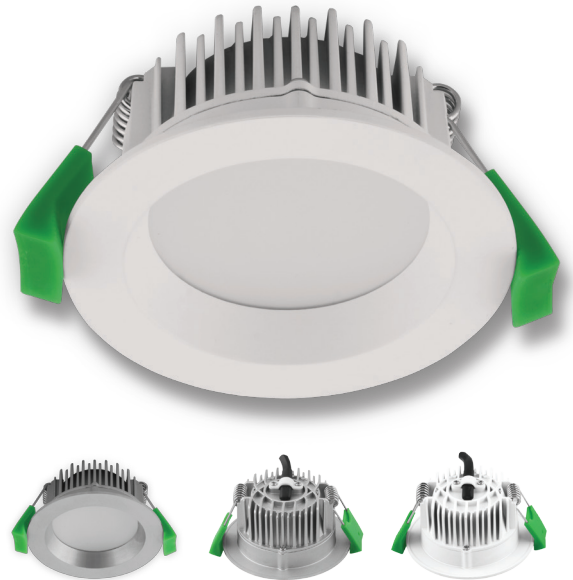

DECO-8 Fixed LED Downlight

Description

The cost effective Deco range continues to expand as Domus Lighting introduces the Deco 8W version of its highly popular LED downlight.

Integrating a 5630MD light source and a compact high-efficiency driver into a traditional CFL replacement, the Deco 8 provides between 450 (3000K) and 500 (5000K) lumen output from its miniature Ø85mm housing. The Deco 8 is also backed with a 40,000 hour life span and three warranty for peace of mind.

The Deco 8 is available in satin white or aluminium finish and your colour choice of white or warm white LED lighting.

Specification Features

Input Voltage:	240V AC
Power (W):	8W
IP rating (IP):	44*
Lumens (lm):	Warm White 3000K - 450lm White 5000K - 500lm
LED type:	EPISTAR SMD
CCT:	3000K - 5000K
CRI:	≥80
Beam angle (°):	90°
Dimmable:	Yes**
Lifespan (hrs):	50,000hrs
Cutout (Ø):	Ø70-75mm

* IP44 rating is from the underside of the down light once installed into the ceiling.

** Tested on the Domus dimmer series. May work on other but not tested.