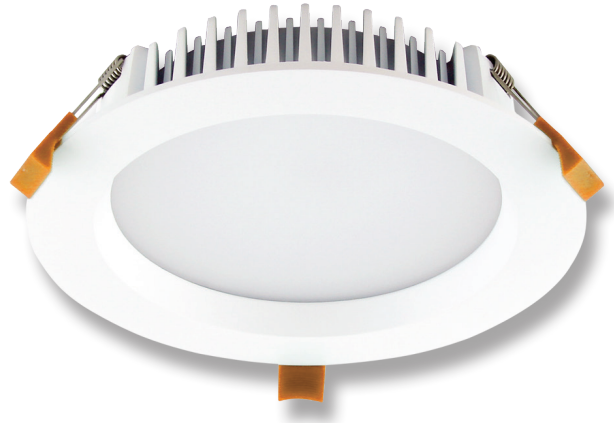

DECO-20 Fixed LED Downlight

Description

Domus Lighting is pleased to announce the arrival of its NEW DECO-20 range of LED downlights. The DECO-20 is the latest addition to the DECO range and has been designed as a contemporary cost effective solution to power hungry fluorescent downlights. Suitable for areas such as office spaces, waiting rooms, retail shops and more. Utilising world leading EPISTAR LED technology and a mains dimmable LED driver gives this downlight unsurpassed performance not seen by others. Ultra slim housing also makes this downlight suitable for installations where ceiling space is minimal.

Specification Features

Input Voltage: 240V AC
 Power (W): 20W
 IP rating (IP): 44*
 Lumens (lm): Warm White 3000K - 1500lm
 Neutral White 4000K - 1550lm
 White 5000K - 1600lm
 LED type: Epistar SMD
 CCT: 3000K - 4000K - 5000K
 CRI: ≥80
 Beam angle (°): 120°
 Dimmable: Yes**
 Lifespan (hrs): 50,000hrs
 Cutout (∅): ∅160-170mm

* IP44 rating is from the underside of the down light once installed into the ceiling.

** Tested on the Domus dimmer series. May work on other but not tested.

Order Code: 20540
 Product Code: DECO-20-W-WW
 Colour: Satin White - Warm White 3000K
 Order Code: 20541
 Product Code: DECO-20-W-NW
 Colour: Satin White - Neutral White 4000K
 Order Code: 20542
 Product Code: DECO-20-W-W
 Colour: Satin White - White 5000K

Diagrams / Additional

Cutout: ∅160 - ∅170mm