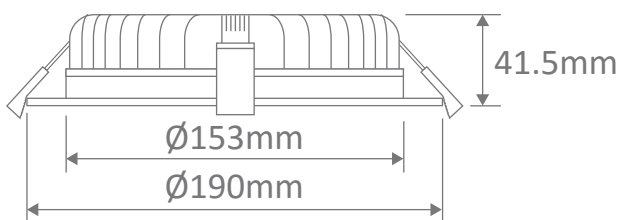

Specification Features

Input Voltage: 240V AC
 Power (W): 20W
 IP rating (IP): 44*
 Lumens (lm): Warm White 3000K - 1500lm
 Neutral White 4000K - 1550lm
 White 5000K - 1600lm
 LED type: Epistar SMD
 CCT: 3000K - 4000K - 5000K
 CRI: ≥80
 Beam angle (°): 120°
 Dimmable: Yes**
 Lifespan (hrs): 50,000hrs
 Cutout (∅): ∅160-170mm

* IP44 rating is from the underside of the down light once installed into the ceiling.

** Tested on the Domus dimmer series. May work on other but not tested.

Order Code: 20540
 Product Code: DECO-20-W-WW
 Colour: Satin White - Warm White 3000K
 Order Code: 20541
 Product Code: DECO-20-W-NW
 Colour: Satin White - Neutral White 4000K
 Order Code: 20542
 Product Code: DECO-20-W-W
 Colour: Satin White - White 5000K

Diagrams / Additional

Cutout: ∅160 - ∅170mm