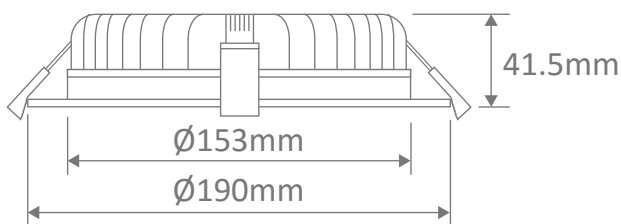

DECO-20-TRIO

Fixed LED Downlight

Description

The DECO-20 and Deco-28 range of commercial LED downlights have been designed with a deep-set frame to reduce glare from the light source. Featuring a wide light distribution, and with an ultra slim housing, allows for this downlight to be suitable for installations where ceiling space is minimal. Complete with a dimmable LED driver and flex and plug. Fully dimmable with Domus dimmer series.

Now with TRIO, the added option of changing the colour temperature output of the downlight with a dip switch at the back of the fitting.

Specification Features

Input Voltage:	240V AC
Power (W):	20W
IP rating (IP):	44*
Lumens (lm):	Warm White 3000K - 1700lm Neutral White 4000K - 1750lm White 5700K - 1800lm
LED type:	SMD
CCT:	3000K - 4000K - 5700K (Switchable)
CRI:	≥80
Beam angle (°):	90°
Dimmable:	Yes**
Lifespan (hrs):	50,000hrs
Cutout (p):	Ø160-170mm

* IP44 rating is from the underside of the down light once installed into the ceiling.

** Tested on the Domus dimmer series. May work on others but not tested.

Diagrams / Additional

Cutout: Ø160 - Ø170mm