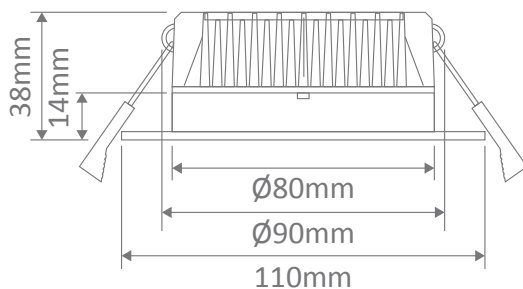

Now with TRIO, the added option of changing the colour temperature output of the downlight with a dip switch at the back of the fitting.

Specification Features

Input Voltage:	240V AC
Power (W):	13W
IP rating (IP):	44*
Lumens (lm):	Warm White 3000K - 800lm Neutral White 4000K - 850lm White 5700K - 900lm
LED type:	SMD
CCT:	3000K - 4000K - 5700K (Switchable)
CRI:	≥83
Beam angle (°):	90°
Dimmable:	Yes**
Lifespan (hrs):	50,000hrs
Cutout (p):	Ø90mm

* IP44 rating is from the underside of the down light once installed into the ceiling.
** Tested on the Domus dimmer series. May work on others but not tested.

Diagrams / Additional

Cutout: Ø90mm

Item No.	Variant			CCT
	Wht	Blk	Alu	
DECO-13-SQR	20425	20528	20427	TRIO
	21591	21592	21593	