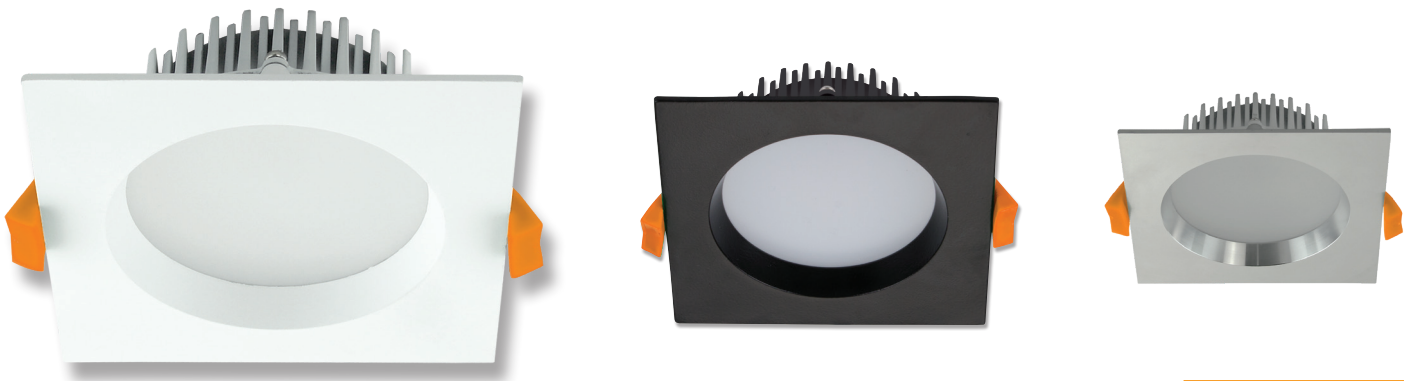

DECO-13-SQR-TRIO

Fixed LED Downlight

Description

The DECO range of LED downlights have been designed with a deep-set frame to reduce glare from the light source. Featuring a wide light distribution, and with an ultra slim housing, allows for this downlight to be suitable for installations where ceiling space is minimal. Complete with a dimmable LED driver and flex and plug. Fully dimmable with Domus dimmer series.

Now with TRIO, the added option of changing the colour temperature output of the downlight with a dip switch at the back of the fitting.

Specification Features

Input Voltage:	240V AC
Power (W):	13W
IP rating (IP):	44*
Lumens (lm):	Warm White 3000K - 800lm Neutral White 4000K - 850lm White 5700K - 900lm
LED type:	SMD
CCT:	3000K - 4000K - 5700K (Switchable)
CRI:	≥83
Beam angle (°):	90°
Dimmable:	Yes**
Lifespan (hrs):	50,000hrs
Cutout (p):	Ø90mm

* IP44 rating is from the underside of the down light once installed into the ceiling.
** Tested on the Domus dimmer series. May work on others but not tested.

Diagrams / Additional

Cutout: Ø90mm

Item No.	Variant			CCT
	Wht	Blk	Alu	
DECO-13-SQR	20425	20528	20427	TRIO
	21591	21592	21593	