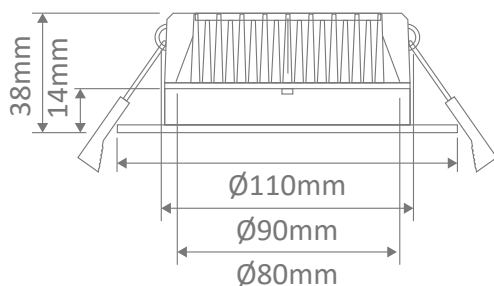

Specification Features

Input Voltage: 240V AC
 Power (W): 13W
 IP rating (IP): 44*
 Lumens (lm): Warm White 3000K - 850lm
 Neutral White 4000K - 880lm
 White 5000K - 889lm
 LED type: Epistar SMD
 CCT: 3000K - 5000K
 CRI: ≥83
 Beam angle (°): 90°
 Dimmable: Yes**
 Lifespan (hrs): 50,000hrs
 Cutout (∅): ∅90mm
 IPart #: 01633D2-CSBMESH

* IP44 rating is from the underside of the down light once installed into the ceiling.
 ** Tested on the Domus dimmer series. May work on other but not tested.

- Order Code: 20520
Product Code: DECO-13-RND-W-WW
Colour: Satin White Trim - Warm White 3000K
- Order Code: 20519
Product Code: DECO-13-RND-W-NW
Colour: Satin White Trim - Neutral White 4000K
- Order Code: 20521
Product Code: DECO-13-RND-W-W
Colour: Satin White Trim - White 5000K
- Order Code: 20522
Product Code: DECO-13-RND-A-WW
Colour: Aluminium Trim - Warm White 3000K
- Order Code: 20523
Product Code: DECO-13-RND-A-W
Colour: Aluminium Trim - White 5000K

Diagrams / Additional

Cutout: ∅90mm