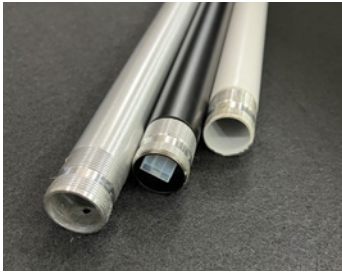

Colours: White, Black, Brushed Aluminium
Lengths: 91cm & 180cm
(see Fan Product Page for part numbers)

Compatible Models

Evolve
Magnum
New Image
Next Creation
Polar
Radical 3

DC Extension Rods | 26mm Threaded