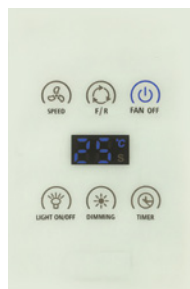

DC Wall Controller

DC 9 speed wall control to suit all HPI DC 9 speed V2 fans, Magnum, Radical 3 and Evolve. Wall control can be paired to multiple fans (needs to be in range) Functions: Fan-on/off, 6 speeds, timer (1hr,2hr,3hr & 6hr) Light- on/off, dimming. Suitable for motor max 75w and LED lighting 36w max loads. Remote control, and smart module (if installed) will still function. Soft touch LCD display. Illuminates blue LED when touched and remains lit for 4 seconds. Warranty: 2 year warranty from date of purchase* (see Fan Product Page for part numbers)

Compatible Models

Aqua
Evolve
Magnum
New Image
Next Creation
Polar
Radical 3
The Big Fan