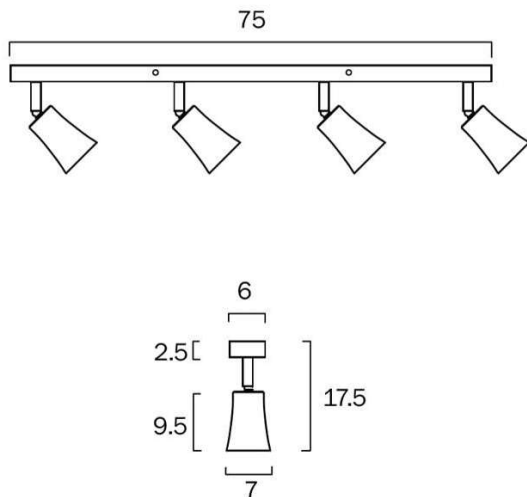

## Size

<b>Fixture Length (cm)</b>	75.0
<b>Fixture Width (cm)</b>	7.0
<b>Fixture Projection (cm)</b>	17.5
<b>Canopy Length (cm)</b>	75.0
<b>Canopy Projection (cm)</b>	2.5
<b>Canopy Width (cm)</b>	6.0
<b>Base Length (cm)</b>	75.0
<b>Base Width (cm)</b>	6.0
<b>Base Height (cm)</b>	2.5
<b>Shade Bottom (cm)</b>	7.0

## Image -dimensions