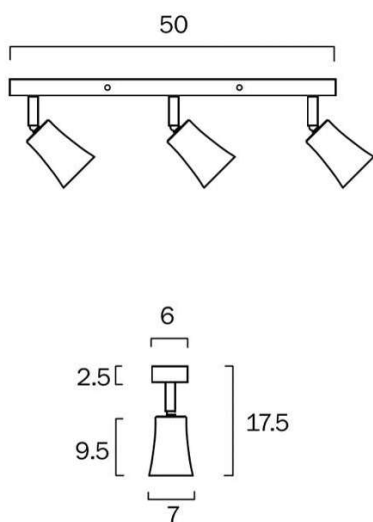

Specification

Voltage Input	240V
Total Wattage (max)	18
Wattage	6
Globe Type	GU10
Globe / Light Source qty	3
Globe / Light Source included	No
Dimmable	Globe Dependant
Power Factor	>0.90
Electrical Protection	CLASS I - HIGH VOLTAGE, EARTH REQUIRED
IP rating	IP20
Lead and Plug	No
Approvals	RCM
Assembly Required	No
Box Contents	Basic mounting screws, Instruction
Installation Required	Yes (by Licensed Electrician only)
Care Instructions	Do not use strong liquid cleaners, Wipe clean with a dry cloth
Replacement Warranty	*3 Years

Barcode

GTIN 9329501056660

Image -dimensions

Globe Type Recommended

Label	Color Temperature	Thumbnail	GTIN
GL GU10LEDFW6