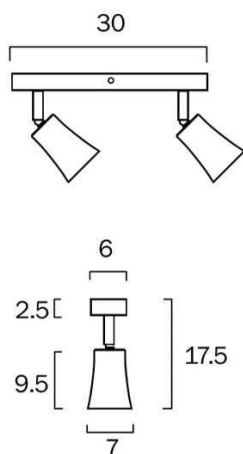

Specification

Voltage Input	240V
Total Wattage (max)	12
Wattage	6
Globe Type	GU10
Globe / Light Source qty	2
Globe / Light Source included	No
Dimmable	Globe Dependant
Power Factor	>0.90
Electrical Protection	CLASS I - HIGH VOLTAGE, EARTH REQUIRED
IP rating	IP20
Lead and Plug	No
Approvals	RCM
Assembly Required	No
Box Contents	Basic mounting screws, Instruction
Installation Required	Yes (by Licensed Electrician only)
Care Instructions	Do not use strong liquid cleaners, Wipe clean with a dry cloth
Replacement Warranty	*3 Years

Barcode

GTIN 9329501056646

Image -dimensions

Globe Type Recommended

Label	Color Temperature	Thumbnail	GTIN
GL GU10LEDFW6