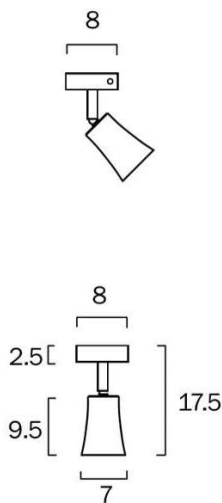

Globe / Light Source included	No
Dimmable	Globe Dependant
Power Factor	>0.90
Electrical Protection	CLASS I - HIGH VOLTAGE, EARTH REQUIRED
IP rating	IP20
Lead and Plug	No
Approvals	RCM
Assembly Required	No
Box Contents	Basic mounting screws, Instruction
Installation Required	Yes (by Licensed Electrician only)
Care Instructions	Do not use strong liquid cleaners, Wipe clean with a dry cloth
Replacement Warranty	*3 Years

Barcode

GTIN 9329501056622

Image -dimensions

Globe Type Recommended

Label	Color Temperature	Thumbnail	GTIN
GL GU10LEDFW6			

All representations within this document are subject to copyright. ELECTRICAL INSTALLATIONS MUST BE PERFORMED BY A QUALIFIED ELECTRICAL CONTRACTOR AND INSTALLED IN ACCORDANCE WITH AS/NZS 3000. NOTE : All images , descriptions and dimensions are indicative. Please check latest version of item detail on Telbix website prior to ordering or installation.