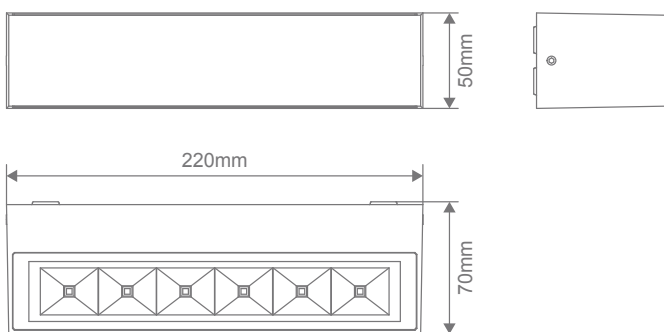

DASH-8 Downward LED Wall Light

Description

The DASH Series is a surface mounted LED wall light series available in different light emitting options. The DASH-8 is a downward only light emitting model, as well as the DASH-13, which illuminates both upward and downward to create that subtle welcoming effect. The DASH series is also rated at IP65, giving you flexibility in indoor and covered outdoor applications. Constructed from die-cast aluminium and includes a tempered glass lens. Behind this lens sits energy saving SMD LED chips, with specially designed optical lens that create spectacular wall washing effects. Available in Warm White 3000K and White 5000K colour temperature options. The DASH series comes complete with our Three Year Replacement Warranty for peace of mind.

Specification Features

Input Voltage:	240V
Power (W):	8
IP rating (IP):	65
Lumens (lm):	Warm White 3000K - 600lm White 5000K - 620lm
LED type:	COB
CCT:	3000K - 5000K
CRI:	≥80
Beam angle (°):	100°
Dimmable:	No
Lifespan (hrs):	50,000hrs

Diagrams / Additional

Item No.	Variant			CCT
	Blk	Dgr	Wht	
DASH-8	19900	19902	19904	3000K
	19901	19903	19905	5000K