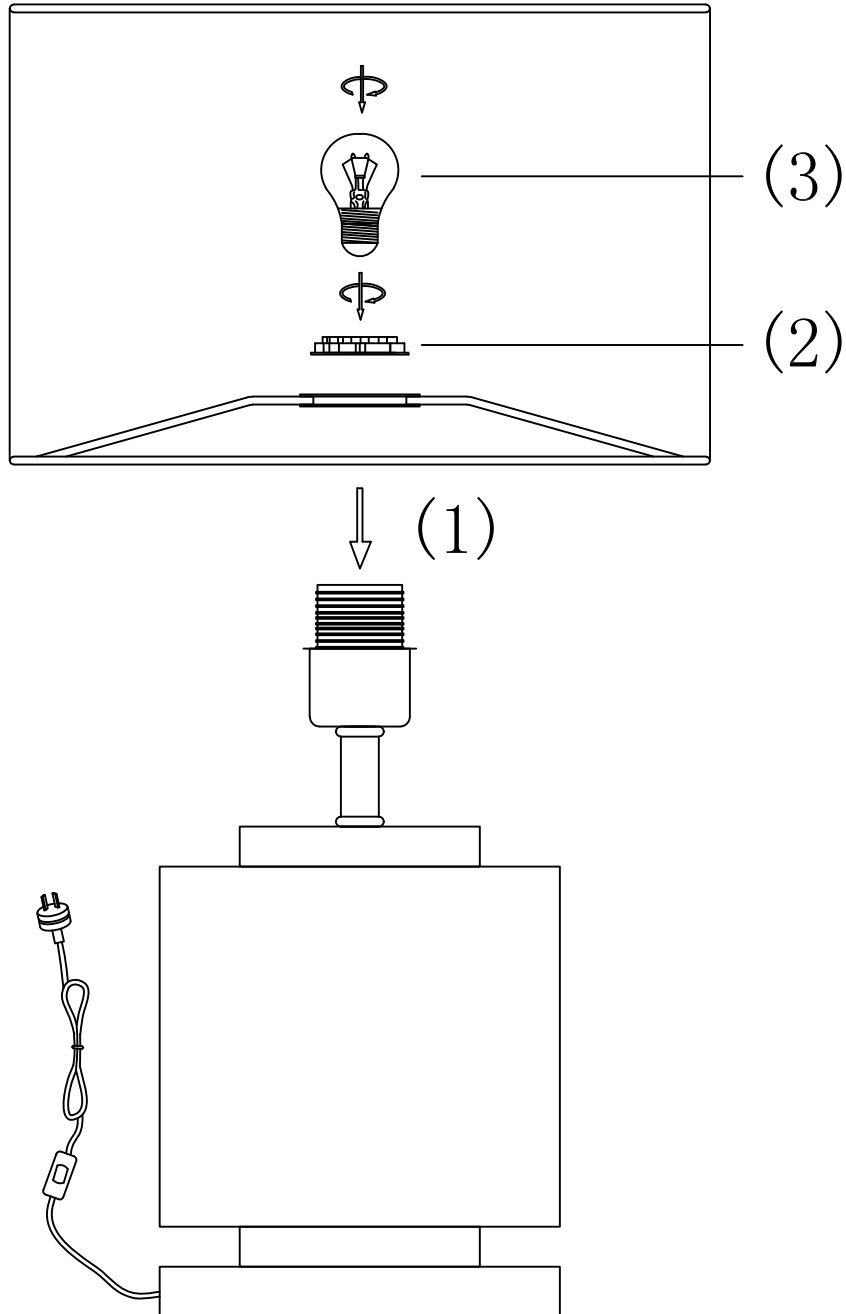

ITEM NO.: DANA TL

- Disclaimer:
-  Tools not included
 -  Shade ring attached on lamp holder
 -  Globe(s) not included

Telbix.

240V ~ 50Hz E27 Max.25Wx1

NOTE: GLOBE NOT INCLUDED