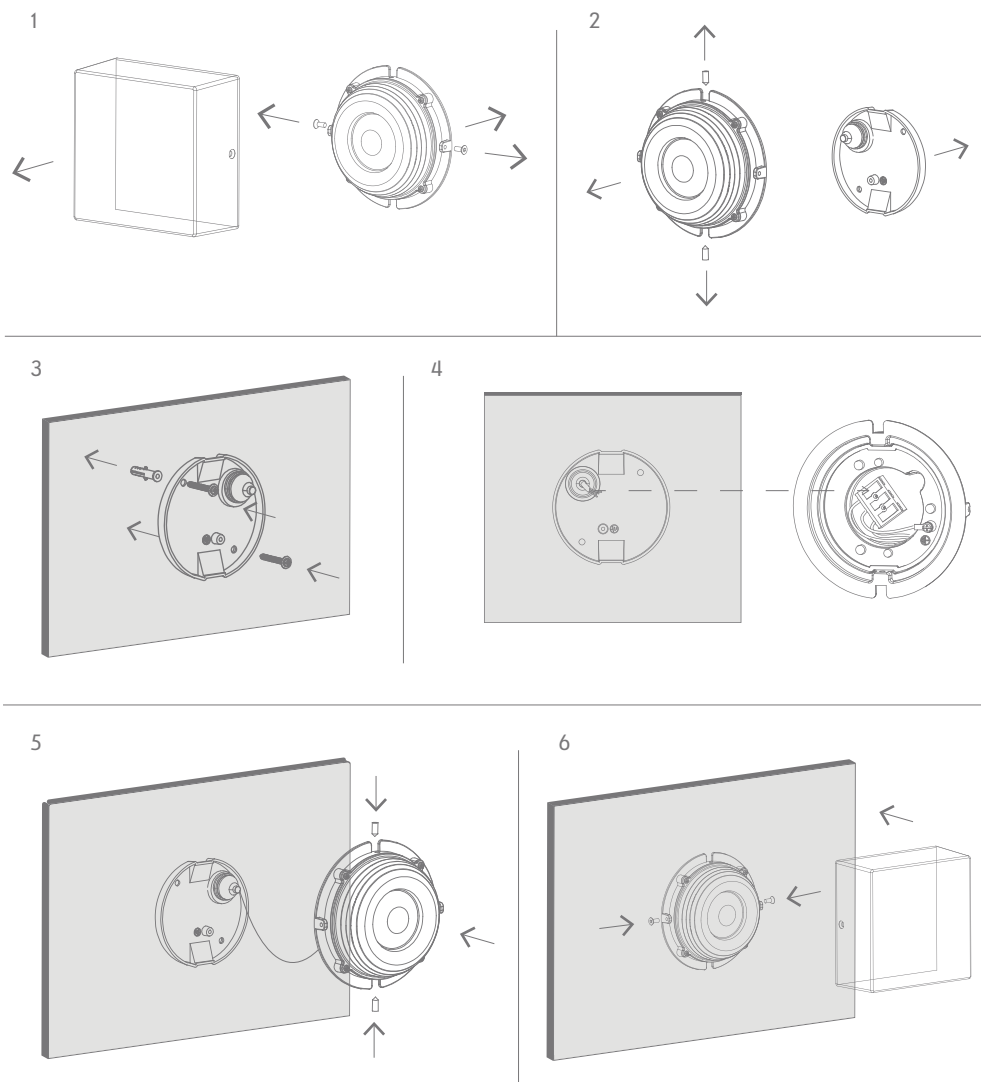

CUBA-10

Date: 02/2020

Variants	Item No.	CCT
19880	CUBA-10	3000K
19881		5000K

Description: LED Wall Light, opal finish.

Thank you for purchasing your new CUBA-10 Wall Light, Please take the time to read and understand the instruction sheet below. Failure to do so may void warranty.

Specifications

Voltage:	Power:	IP Rating:	CRI:	Lumens (lm):
240V AC	10W	65	≥80	Warm White 3000K - 880lm White 5000K - 920lm
LED Type:	Dimmable:	Lifespan:		
COB	No	50,000hrs		

Note: -The lamp must be installed by professional electrician
-Ensure the power supply is switched off before fitting this product