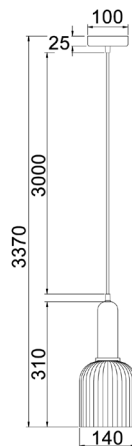

**VINTAJ7**  
(Smokey Black Glass)

**VINTAJ8**  
(Green Glass)

**VINTAJ9**  
(Amber Glass)

**VINTAJ10**  
(Copper Painted Glass)

**VINTAJ11**  
(Chrome Glass)

**VINTAJ12**  
(Clear Glass)

### Interior Ellipse Ribbed Glass Pendant Lights

- Input voltage: 220-240V
- Material: glass
- Lamp holder: 1xE27 (Max.72W globe)
- Globe not included
- For indoor use only
- Warranty: 1 year replacement

<b>Part No.</b>	<b>VINTAJ7-12</b>
<b>Description</b>	PENDANT ES Ellipse Ribbed Glass w/ Brass + RND BLK Canopy
<b>Material</b>	Glass
<b>Lamp holder</b>	1xE27 (Max.72W)
<b>Product Dimensions</b>	Ø140 X H310mm
<b>Suspension</b>	3000mm cable
<b>Canopy size</b>	Ø100x25mm
<b>Box Weight</b>	1.2kg
<b>Box Dimensions</b>	20x20x30cm
<b>Carton QTY</b>	1/1