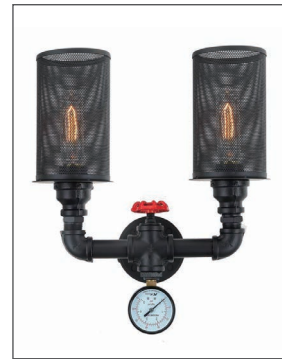

VENETO-T1

VENETO1BK

VENETO1X3BK

### 240V E27 AGED DECORATIVE LIGHTS

- Material: iron, matt black finish
- Max. wattage: 72W
- E27 lamp base
- 25W carbon filament lamp included
- For indoor use
- 1 year replacement warranty only for the fitting

VENETO-T2

VENETO-W1

VENETO-W2

### TABLE LIGHTS

CODE	DESCRIPTION	TOTAL HEIGHT	WIDTH	CYLINDER HEIGHT	CYLINDER DIAM.	CABLE LENGTH	CARTON QTY
VENETO-T1	1XE27 DECORATIVE AGED IRON TABLE LIGHT	480mm	150mm	230mm	120mm	1800mm	1/1
VENETO-T2	2XE27 DECORATIVE AGED IRON TABLE LIGHT	480mm	340mm	230mm	120mm	1800mm	1/1