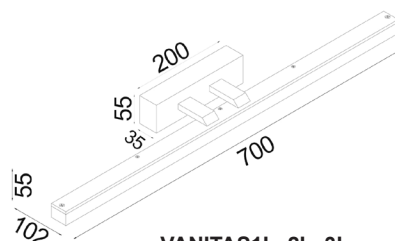

VANITAS1M, 2M, 3M

VANITAS1L, 2L, 3L

PART NO.	COLOUR	LUMENS			WATT	LENGTH	BASE	BOX SIZE	BOX WEIGHT	CARTON QTY
		3000K	4000K	5700K						
VANITAS1S	Powder coated White	830lm	931lm	803lm	8W	370mm	150x55mm	12x6x38cm	0.95kg	1/10
VANITAS1M	Powder coated White	1270lm	1339lm	1241lm	12W	535mm	150x55mm	12x6x56cm	1.2kg	1/10
VANITAS1L	Powder coated White	1680lm	1880lm	1618lm	16W	700mm	200x55mm	12x6x75cm	1.5kg	1/10
VANITAS2S	Powder coated Black	830lm	931lm	803lm	8W	370mm	150x55mm	12x6x38cm	0.95kg	1/10
VANITAS2M	Powder coated Black	1270lm	1339lm	1241lm	12W	535mm	150x55mm	12x6x56cm	1.2kg	1/10
VANITAS2L	Powder coated Black	1680lm	1880lm	1618lm	16W	700mm	200x55mm	12x6x75cm	1.5kg	1/10
VANITAS3S	Electroplate Chrome	830lm	931lm	803lm	8W	370mm	150x55mm	12x6x38cm	0.95kg	1/10
VANITAS3M	Electroplate Chrome	1270lm	1339lm	1241lm	12W	535mm	150x55mm	12x6x56cm	1.2kg	1/10
VANITAS3L	Electroplate Chrome	1680lm	1880lm	1618lm	16W	700mm	200x55mm	12x6x75cm	1.5kg	1/10