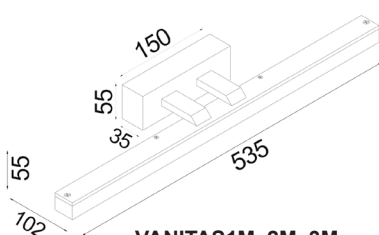

VANITAS1M, 2M, 3M

VANITAS1L, 2L, 3L

PART NO.	COLOUR	LUMENS			WATT	LENGTH	BASE	BOX SIZE	BOX WEIGHT	CARTON QTY
		3000K	4000K	5700K						
VANITAS1S	Powder coated White	830lm	931lm	803lm	8W	370mm	150x55mm	12x6x38cm	0.95kg	1/10
VANITAS1M	Powder coated White	1270lm	1339lm	1241lm	12W	535mm	150x55mm	12x6x56cm	1.2kg	1/10
VANITAS1L	Powder coated White	1680lm	1880lm	1618lm	16W	700mm	200x55mm	12x6x75cm	1.5kg	1/10
VANITAS2S	Powder coated Black	830lm	931lm	803lm	8W	370mm	150x55mm	12x6x38cm	0.95kg	1/10
VANITAS2M	Powder coated Black	1270lm	1339lm	1241lm	12W	535mm	150x55mm	12x6x56cm	1.2kg	1/10
VANITAS2L	Powder coated Black	1680lm	1880lm	1618lm	16W	700mm	200x55mm	12x6x75cm	1.5kg	1/10
VANITAS3S	Electroplate Chrome	830lm	931lm	803lm	8W	370mm	150x55mm	12x6x38cm	0.95kg	1/10
VANITAS3M	Electroplate Chrome	1270lm	1339lm	1241lm	12W	535mm	150x55mm	12x6x56cm	1.2kg	1/10
VANITAS3L	Electroplate Chrome	1680lm	1880lm	1618lm	16W	700mm	200x55mm	12x6x75cm	1.5kg	1/10