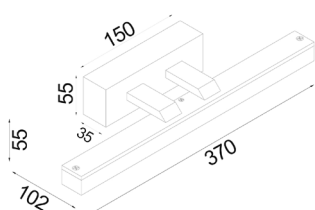

VANITAS1S, 2S, 3S