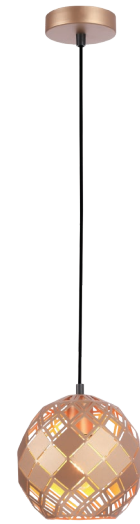

TUILE1
(Matte black)

TUILE4
(Matte Black)

TUILE2
(Champagne Gold)

TUILE5
(Champagne Gold)

TUILE3
(Coffee)

TUILE6
(Coffee)

TUILE

INTERIOR EMBOSSED TILED IRON PENDANT LIGHTS

- Input voltage: 220-240V
- Shade: iron
- Lamp holder: E27 (Max.72W halogen globe)
- Globe not included
- For indoor use only
- 1 year replacement warranty

Part No.	TUILE1-6
Description	PENDANT ES 72W Embossed Tiled Wine Glass shape
Material	Iron
Lamp holder	1xE27 (Max.72W HAL)
Product Dimensions	TUILE1-3: Ø200xH200mm TUILE4-6: Ø300xH290mm
Suspension	3000mm black PVC cable
Canopy size	Ø100x25mm
Box Weight	TUILE1-3: 1.0kg TUILE4-6: 1.9kg
Box Dimensions	TUILE1-3: 22x22x26cm TUILE4-6: 32x32x36cm
Carton QTY	1/1