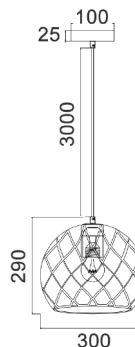

TUILE

INTERIOR EMBOSSED TILED IRON PENDANT LIGHTS

- Input voltage: 220-240V
- Shade: iron
- Lamp holder: E27 (Max.72W halogen globe)
- Globe not included
- For indoor use only
- 1 year replacement warranty

Part No.	TUILE1-6
Description	PENDANT ES 72W Embossed Tiled Wine Glass shape
Material	Iron
Lamp holder	1xE27 (Max.72W HAL)
Product Dimensions	TUILE1-3: Ø200xH200mm TUILE4-6: Ø300xH290mm
Suspension	3000mm black PVC cable
Canopy size	Ø100x25mm
Box Weight	TUILE1-3: 1.0kg TUILE4-6: 1.9kg
Box Dimensions	TUILE1-3: 22x22x26cm TUILE4-6: 32x32x36cm
Carton QTY	1/1

TUILE4-6