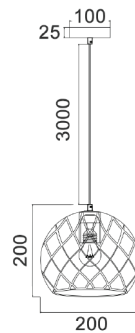

TUILE1
(Matte black)

TUILE4
(Matte Black)

TUILE2
(Champagne Gold)

TUILE5
(Champagne Gold)

TUILE3
(Coffee)

TUILE6
(Coffee)

TUILE

INTERIOR EMBOSSED TILED IRON PENDANT LIGHTS

- Input voltage: 220-240V
- Shade: iron
- Lamp holder: E27 (Max.72W halogen globe)
- Globe not included
- For indoor use only
- 1 year replacement warranty

Part No.	TUILE1-6
Description	PENDANT ES 72W Embossed Tiled Wine Glass shape
Material	Iron
Lamp holder	1xE27 (Max.72W HAL)
Product Dimensions	TUILE1-3: Ø200xH200mm TUILE4-6: Ø300xH290mm
Suspension	3000mm black PVC cable
Canopy size	Ø100x25mm
Box Weight	TUILE1-3: 1.0kg TUILE4-6: 1.9kg
Box Dimensions	TUILE1-3: 22x22x26cm TUILE4-6: 32x32x36cm
Carton QTY	1/1