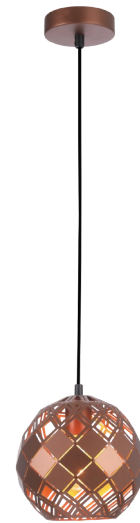

TUILE1
(Matte black)

TUILE4
(Matte Black)

TUILE2
(Champagne Gold)

TUILE5
(Champagne Gold)

TUILE3
(Coffee)

TUILE6
(Coffee)

TUILE

INTERIOR EMBOSSED TILED IRON PENDANT LIGHTS

- Input voltage: 220-240V
- Shade: iron
- Lamp holder: E27 (Max.72W halogen globe)
- Globe not included
- For indoor use only
- 1 year replacement warranty

Part No.	TUILE1-6
Description	PENDANT ES 72W Embossed Tiled Wine Glass shape
Material	Iron
Lamp holder	1xE27 (Max.72W HAL)
Product Dimensions	TUILE1-3: Ø200xH200mm TUILE4-6: Ø300xH290mm
Suspension	3000mm black PVC cable
Canopy size	Ø100x25mm
Box Weight	TUILE1-3: 1.0kg TUILE4-6: 1.9kg
Box Dimensions	TUILE1-3: 22x22x26cm TUILE4-6: 32x32x36cm
Carton QTY	1/1