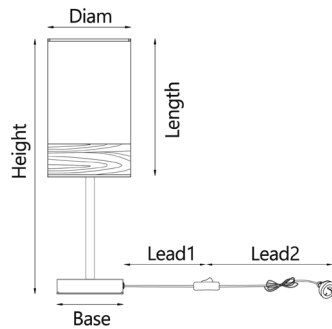

TAMBURA SERIES E27 MODERN Table & Floor Lamps

PRODUCT FEATURES

- Input Voltage: 220-240V
- Max 40W halogen globes
- E27 lampholder
- Globes not included
- Inline switch included
- For indoor use only

1 YEAR
Replacement
Warranty

TAMBURA07TL

TAMBURA08TL

TAMBURA09TL

TAMBURA10TL

TAMBURA11FL

TAMBURA12FL

PART NO.	DESCRIPTION	SHADE HEIGHT (mm)	DIAM (mm)	HEIGHT (mm)	BASE (mm)	LEAD1 (mm)	LEAD2 (mm)	WEIGHT (Kg)	BOX (cm)	CARTON QTY
TAMBURA07TL	TABLE LAMP ES Small OBLONG (WH Cloth Shade with Blonde Wood Trim)	250	∅150	460	∅120	300	1500	1.2	21x21x37	10
TAMBURA08TL	TABLE LAMP ES Small OBLONG (BLK Cloth Shade with Blonde Wood Trim)	250	∅150	460	∅120	300	1500	1.2	21x21x37	10
TAMBURA09TL	TABLE LAMP ES Medium RND (WH Cloth Shade with Blonde Wood Trim)	200	∅300	470	∅200	300	1500	2.8	36x36x48	1
TAMBURA10TL	TABLE LAMP ES Medium RND (BLK Cloth Shade with Blonde Wood Trim)	200	∅300	470	∅200	300	1500	2.8	36x36x48	1
TAMBURA11FL	FLOOR LAMP ES Large RND (WH Cloth Shade with Blonde Wood Trim)	250	∅400	1470	∅250	500	1500	5.0	48x48x38	1
TAMBURA12FL	FLOOR LAMP ES Large RND (BLK Cloth Shade with Blonde Wood Trim)	250	∅400	1470	∅250	500	1500	5.0	48x48x38	1