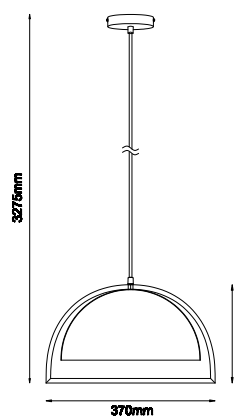

SWING1

SWING2

SWING3

SWING4

SWING5

SWING6

SWING SERIES E27 INTERIOR PENDANT LIGHTS

- Material: iron & wood
- Max 72W halogen globe
- E27 lamp base
- Globe not included
- For indoor use
- 1 year replacement warranty