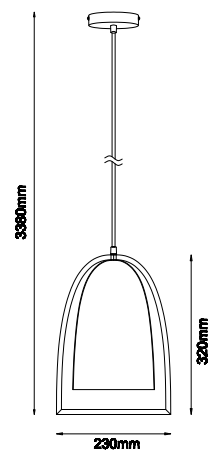

SWING1

SWING2

SWING3

SWING4

SWING5

SWING6

SWING SERIES E27 INTERIOR PENDANT LIGHTS

- Material: iron & wood
- Max 72W halogen globe
- E27 lamp base
- Globe not included
- For indoor use
- 1 year replacement warranty