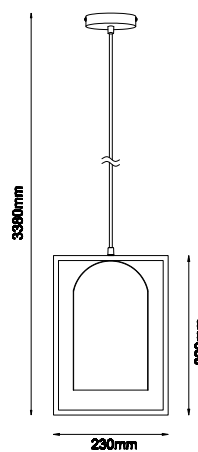

SWING1

SWING2

SWING3

SWING4

SWING5

SWING6

SWING SERIES E27 INTERIOR PENDANT LIGHTS

- Material: iron & wood
- Max 72W halogen globe
- E27 lamp base
- Globe not included
- For indoor use
- 1 year replacement warranty