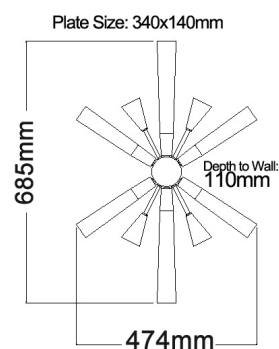

SPUTNIK SERIES E27 Pendant / Wall Lamps

- Polished nickel / dark-light gray washed wood
- Max.wattage: 60W
- E27 lamp bases
- Globes not included
- For indoor use
- 1 year replacement warranty

Cable Length: 3m