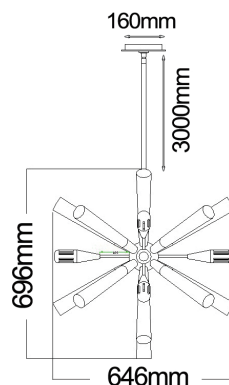

SPUTNIK SERIES E27 Pendant / Wall Lamps

- Polished nickel / dark-light gray washed wood
- Max.wattage: 60W
- E27 lamp bases
- Globes not included
- For indoor use
- 1 year replacement warranty

Cable Length: 3m