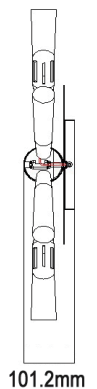

SPUTNIK SERIES E27 Pendant / Wall Lamps

- Polished nickel / dark-light gray washed wood
- Max.wattage: 60W
- E27 lamp bases
- Globes not included
- For indoor use
- 1 year replacement warranty

Cable Length: 3m