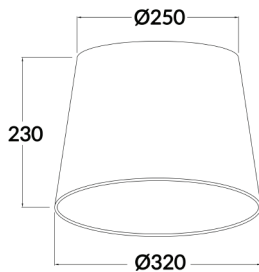

D.I.Y. SLANT LAMP SHADE

D.I.Y. Decor

Product Features:

- Adjustable wireframe: iron (white)
- Shade: linen (available in white, black, grey & natural)
- Lining: PVC (white)
- Versatile: suits table lamps, floor lamps, pendant lights or mount it on ceiling with a batten holder
- Includes adaptor ring to suit bigger lamp holders
- Warranty: 1 year replacement

SHADE05
(White)

SHADE06
(Black)

SHADE07
(Grey)

SHADE08
(Natural)

PART NO.	DESCRIPTION	DIMENSIONS	WEIGHT	BOX	CARTON QTY
SHADE05	DIY Slant Lampshade WH	Ø320x230mm	1.0kg	34x34x25cm	1/1
SHADE06	DIY Slant Lampshade BLK	Ø320x230mm	1.0kg	34x34x25cm	1/1
SHADE07	DIY Slant Lampshade Grey	Ø320x230mm	1.0kg	34x34x25cm	1/1
SHADE08	DIY Slant Lampshade Natural	Ø320x230mm	1.0kg	34x34x25cm	1/1