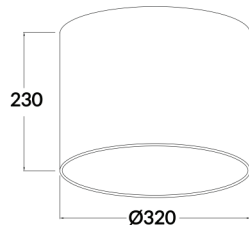

## Product Features:

- Adjustable wireframe: iron (white)
- Shade: linen (available in white, black, grey & natural)
- Lining: PVC (white)
- Versatile: suits table lamps, floor lamps, pendant lights or mount it on ceiling with a batten holder
- Includes adaptor ring to suit bigger lamp holders
- Warranty: 1 year replacement

**SHADE01**  
(White)

**SHADE02**  
(Black)

**SHADE03**  
(Grey)

**SHADE04**  
(Natural)

PART NO.	DESCRIPTION	DIMENSIONS	WEIGHT	BOX	CARTON QTY
SHADE01	DIY Drum Lampshade WH	Ø320x230mm	1.0kg	34x34x25cm	1/1
SHADE02	DIY Drum Lampshade BLK	Ø320x230mm	1.0kg	34x34x25cm	1/1
SHADE03	DIY Drum Lampshade Grey	Ø320x230mm	1.0kg	34x34x25cm	1/1
SHADE04	DIY Drum Lampshade Natural	Ø320x230mm	1.0kg	34x34x25cm	1/1