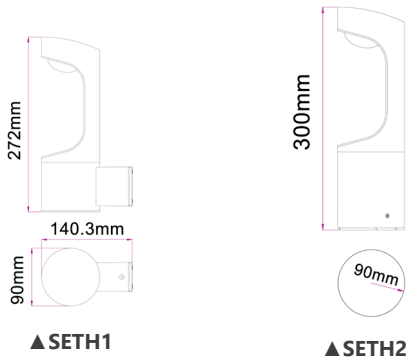

Exterior Lighting

Part No.	Description	Kelvin (K)	Lumens (LM)	Watt (W)	L(cm)	W(cm)	H(cm)	Weight (kg)	Carton QTY
SETH1	WALL LED 240V S/M Matt Black 3000K 9W 120D	3000	350	9	15.3	10.4	29	1.0	1/8
SETH2	BOLLARD LED Matt Black 3000K 9W Short 300mm 120D	3000	350	9	11.1	10.4	31.1	0.97	1/9
SETH3	BOLLARD LED Matt Black 3000K 9W Med 500mm 120D	3000	350	9	11.1	10.4	50.9	1.44	1/9
SETH4	BOLLARD LED Matt Black 3000K 9W Long 800mm 120D	3000	350	9	11.1	10.4	81.1	2.06	1/9