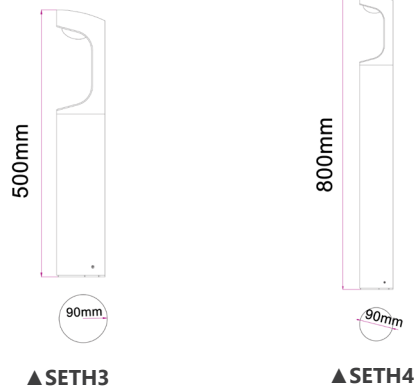

Exterior Lighting

Part No.	Description	Kelvin (K)	Lumens (LM)	Watt (W)	L(cm)	W(cm)	H(cm)	Weight (kg)	Carton QTY
SETH1	WALL LED 240V S/M Matt Black 3000K 9W 120D	3000	350	9	15.3	10.4	29	1.0	1/8
SETH2	BOLLARD LED Matt Black 3000K 9W Short 300mm 120D	3000	350	9	11.1	10.4	31.1	0.97	1/9
SETH3	BOLLARD LED Matt Black 3000K 9W Med 500mm 120D	3000	350	9	11.1	10.4	50.9	1.44	1/9
SETH4	BOLLARD LED Matt Black 3000K 9W Long 800mm 120D	3000	350	9	11.1	10.4	81.1	2.06	1/9