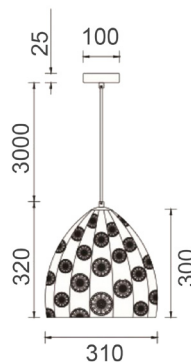

## Interior Embossed Ellipse Pendant Light

- Input voltage: 220-240V
- Material: metal
- Lamp holder: 1xE27 (Max.60W)
- Globe not included
- For indoor use only
- Warranty: 1 year replacement

<b>Part No.</b>	<b>SARI1, SARI2</b>
<b>Description</b>	PENDANT ES 60W Embossed Ellipse
<b>Material</b>	Metal
<b>Lamp holder</b>	1xE27 (Max.60W)
<b>Product Dimensions</b>	Ø310x320mm
<b>Suspension</b>	3000mm cable
<b>Canopy size</b>	Ø100x25mm
<b>Box Weight</b>	2.2kg
<b>Box Dimensions</b>	33x33x38cm
<b>Carton QTY</b>	1/1