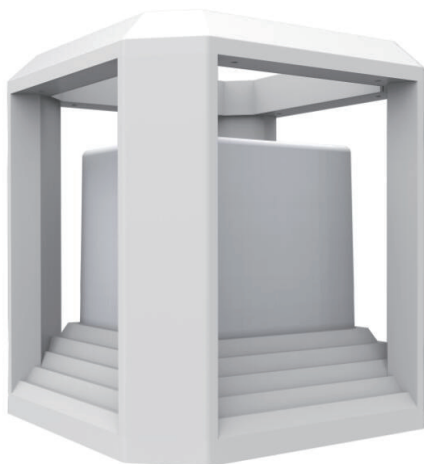

**RUBIK1**  
(Matte black)

**RUBIK2**  
(Matte white)

## RUBIK

- Exterior LED wall / floor lamps
- Input voltage range: 100-240V AC 50/60Hz
- Constant current driver included
- Shade: double anti-corrosion powder coated high-pressure casted aluminium
- Shade internal colour: white
- Diffuser: anti aging UV protected PC
- LED chips: 20pcs 3030
- Power factor: >0.5
- Ambient temp: -20 to 50°C
- Not suitable for dimming
- Suitable for 2 way switching
- Suitable for use with PIR or Microwave sensors

Part No.	RUBIK1, RUBIK2
Description	WALL / FLOOR LED 240V S/M SQ
Material	aluminium, PC
Kelvin	3000K
Lumens	850lm
CRI	>80
Wattage	20W
Dimensions	W 250 x H 270mm
Back plate	Ø110 x D 20mm
Weight	3.05kg
Box	29x26x26cm
Carton QTY	1/2