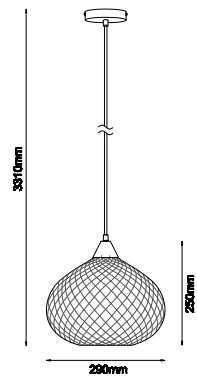

RICTUS SERIES

- Material: iron & glass
- Max.wattage: 72W (for halogen)
- E27 lamp base
- Globe not included
- 1 year replacement warranty
- Carton QTY: 1/1

RICTUS1

RICTUS2

RICTUS3

RICTUS4

RICTUS5

RICTUS6

CODE	DESCRIPTION	DIAM (mm)	FITTING L (mm)	CABLE L (mm)	CANOPY D (mm)
RICTUS1	PENDANT ES 72W Copper Wine Glass with quadrilateral segment	290	250	3000	110
RICTUS2	PENDANT ES 72W Gold Wine Glass with quadrilateral segments	290	250	3000	110
RICTUS3	PENDANT ES 72W Copper Glass Ellipse with quadrilateral segments	225	320	3000	100
RICTUS4	PENDANT ES 72W Gold Glass Ellipse with quadrilateral segments	225	320	3000	100
RICTUS5	PENDANT ES 72W Copper Glass Tear Drop with quadrilateral segments	180	380	3000	100
RICTUS6	PENDANT ES 72W Gold Glass Tear Drop with quadrilateral segments	180	380	3000	100