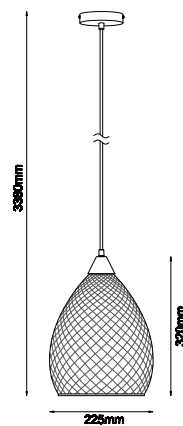

RICTUS SERIES

- Material: iron & glass
- Max.wattage: 72W (for halogen)
- E27 lamp base
- Globe not included
- 1 year replacement warranty
- Carton QTY: 1/1

RICTUS1

RICTUS2

RICTUS3

RICTUS4

RICTUS5

RICTUS6

CODE	DESCRIPTION	DIAM (mm)	FITTING L (mm)	CABLE L (mm)	CANOPY D (mm)
RICTUS1	PENDANT ES 72W Copper Wine Glass with quadrilateral segment	290	250	3000	110
RICTUS2	PENDANT ES 72W Gold Wine Glass with quadrilateral segments	290	250	3000	110
RICTUS3	PENDANT ES 72W Copper Glass Ellipse with quadrilateral segments	225	320	3000	100
RICTUS4	PENDANT ES 72W Gold Glass Ellipse with quadrilateral segments	225	320	3000	100
RICTUS5	PENDANT ES 72W Copper Glass Tear Drop with quadrilateral segments	180	380	3000	100
RICTUS6	PENDANT ES 72W Gold Glass Tear Drop with quadrilateral segments	180	380	3000	100