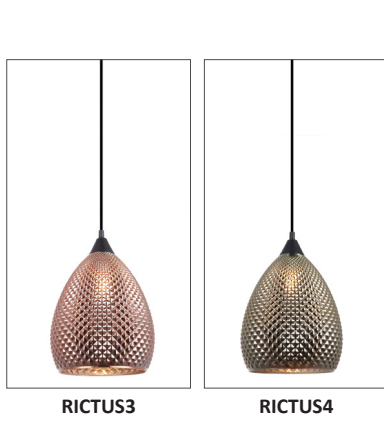

RICTUS SERIES

- Material: iron & glass
- Max.wattage: 72W (for halogen)
- E27 lamp base
- Globe not included
- 1 year replacement warranty
- Carton QTY: 1/1

RICTUS1

RICTUS2

RICTUS3

RICTUS4

RICTUS5

RICTUS6

CODE	DESCRIPTION	DIAM (mm)	FITTING L (mm)	CABLE L (mm)	CANOPY D (mm)
RICTUS1	PENDANT ES 72W Copper Wine Glass with quadrilateral segment	290	250	3000	110
RICTUS2	PENDANT ES 72W Gold Wine Glass with quadrilateral segments	290	250	3000	110
RICTUS3	PENDANT ES 72W Copper Glass Ellipse with quadrilateral segments	225	320	3000	100
RICTUS4	PENDANT ES 72W Gold Glass Ellipse with quadrilateral segments	225	320	3000	100
RICTUS5	PENDANT ES 72W Copper Glass Tear Drop with quadrilateral segments	180	380	3000	100
RICTUS6	PENDANT ES 72W Gold Glass Tear Drop with quadrilateral segments	180	380	3000	100