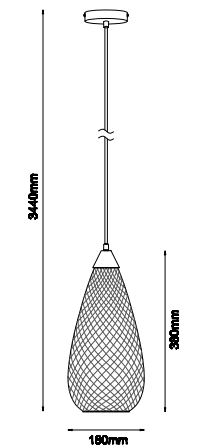

RICTUS SERIES

- Material: iron & glass
- Max.wattage: 72W (for halogen)
- E27 lamp base
- Globe not included
- 1 year replacement warranty
- Carton QTY: 1/1

RICTUS1

RICTUS2

RICTUS3

RICTUS4

RICTUS5

RICTUS6

CODE	DESCRIPTION	DIAM (mm)	FITTING L (mm)	CABLE L (mm)	CANOPY D (mm)
RICTUS1	PENDANT ES 72W Copper Wine Glass with quadrilateral segment	290	250	3000	110
RICTUS2	PENDANT ES 72W Gold Wine Glass with quadrilateral segments	290	250	3000	110
RICTUS3	PENDANT ES 72W Copper Glass Ellipse with quadrilateral segments	225	320	3000	100
RICTUS4	PENDANT ES 72W Gold Glass Ellipse with quadrilateral segments	225	320	3000	100
RICTUS5	PENDANT ES 72W Copper Glass Tear Drop with quadrilateral segments	180	380	3000	100
RICTUS6	PENDANT ES 72W Gold Glass Tear Drop with quadrilateral segments	180	380	3000	100