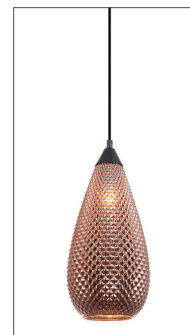

RICTUS SERIES

- Material: iron & glass
- Max.wattage: 72W (for halogen)
- E27 lamp base
- Globe not included
- 1 year replacement warranty
- Carton QTY: 1/1

RICTUS1

RICTUS2

RICTUS3

RICTUS4

RICTUS5

RICTUS6

CODE	DESCRIPTION	DIAM (mm)	FITTING L (mm)	CABLE L (mm)	CANOPY D (mm)
RICTUS1	PENDANT ES 72W Copper Wine Glass with quadrilateral segment	290	250	3000	110
RICTUS2	PENDANT ES 72W Gold Wine Glass with quadrilateral segments	290	250	3000	110
RICTUS3	PENDANT ES 72W Copper Glass Ellipse with quadrilateral segments	225	320	3000	100
RICTUS4	PENDANT ES 72W Gold Glass Ellipse with quadrilateral segments	225	320	3000	100
RICTUS5	PENDANT ES 72W Copper Glass Tear Drop with quadrilateral segments	180	380	3000	100
RICTUS6	PENDANT ES 72W Gold Glass Tear Drop with quadrilateral segments	180	380	3000	100