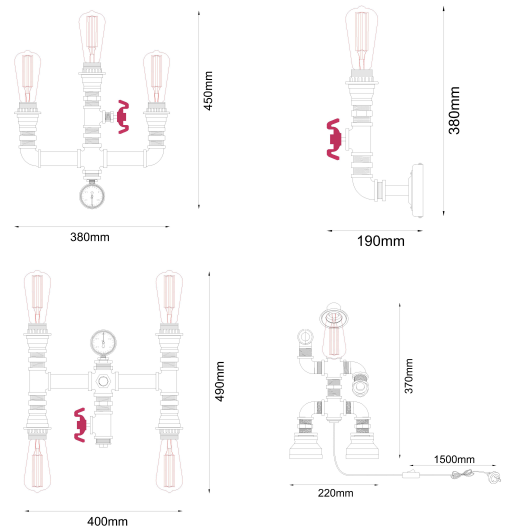

STEAM & PUNK SERIES

interior decorative aged iron pipe wall/ table lamps

FEATURES

- Input voltage: 240V
- Material: iron
- 25W carbon filament lamp included
- IP20
- 1 year replacement warranty

STEAM3

STEAM1

STEAM2

PUNK1

SPECIFICATIONS

CODE	DESCRIPTION	WATT (W)	CARTON QTY
STEAM1	3XE27 AGED IRON PIPE WALL LAMP	3X25	1/1
STEAM2	1XE27 AGED IRON PIPE WALL LAMP	1X25	1/1
STEAM3	4XE27 AGED IRON PIPE WALL LAMP	4X25	1/1
PUNK1	AGED IRON PIPE TABLE LAMP	1X25	1/1