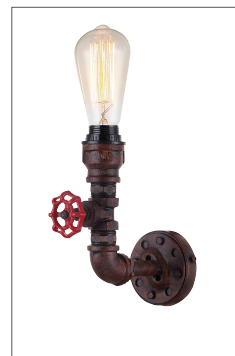

STEAM & PUNK SERIES

interior decorative aged iron pipe wall/ table lamps

FEATURES

- Input voltage: 240V
- Material: iron
- 25W carbon filament lamp included
- IP20
- 1 year replacement warranty

STEAM3

STEAM1

STEAM2

PUNK1

SPECIFICATIONS

CODE	DESCRIPTION	WATT (W)	CARTON QTY
STEAM1	3XE27 AGED IRON PIPE WALL LAMP	3X25	1/1
STEAM2	1XE27 AGED IRON PIPE WALL LAMP	1X25	1/1
STEAM3	4XE27 AGED IRON PIPE WALL LAMP	4X25	1/1
PUNK1	AGED IRON PIPE TABLE LAMP	1X25	1/1