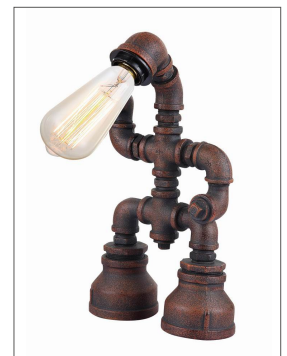

STEAM & PUNK SERIES

interior decorative aged iron pipe wall/ table lamps

FEATURES

- Input voltage: 240V
- Material: iron
- 25W carbon filament lamp included
- IP20
- 1 year replacement warranty

STEAM3

STEAM1

STEAM2

PUNK1

SPECIFICATIONS

CODE	DESCRIPTION	WATT (W)	CARTON QTY
STEAM1	3XE27 AGED IRON PIPE WALL LAMP	3X25	1/1
STEAM2	1XE27 AGED IRON PIPE WALL LAMP	1X25	1/1
STEAM3	4XE27 AGED IRON PIPE WALL LAMP	4X25	1/1
PUNK1	AGED IRON PIPE TABLE LAMP	1X25	1/1