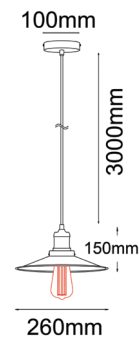

PIATTO SERIES

- Material: iron
- Max.wattage: 72W
- E27 lamp base
- 25W carbon filament globe included
- For indoor use
- 1 year replacement warranty (fitting only)

▲ PIATTO1

▲ PIATTO2

▲ PIATTO1

▲ PIATTO2

CODE	DESCRIPTION	DIAM (mm)	FITTING L (mm)	CABLE L (mm)	CANOPY D (mm)	CARTON QTY
PIATTO1	1XE27 BLACK COOLIE LGE PENDANT	Ø360	150	3000	Ø100	1/1
PIATTO2	1XE27 BLACK COOLIE SML PENDANT	Ø260	150	3000	Ø100	1/1