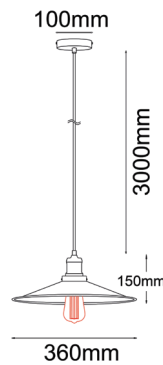

PIATTO SERIES

- Material: iron
- Max.wattage: 72W
- E27 lamp base
- 25W carbon filament globe included
- For indoor use
- 1 year replacement warranty (fitting only)

▲ PIATTO1

▲ PIATTO2

▲ PIATTO1

▲ PIATTO2

CODE	DESCRIPTION	DIAM (mm)	FITTING L (mm)	CABLE L (mm)	CANOPY D (mm)	CARTON QTY
PIATTO1	1XE27 BLACK COOLIE LGE PENDANT	Ø360	150	3000	Ø100	1/1
PIATTO2	1XE27 BLACK COOLIE SML PENDANT	Ø260	150	3000	Ø100	1/1