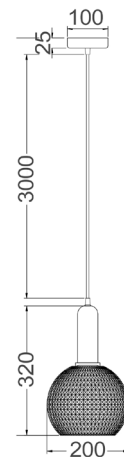

PELOTA1
(Smokey Black Glass)

PELOTA2
(Green Glass)

PELOTA3
(Amber Glass)

PELOTA4
(Copper Painted Glass)

PELOTA5
(Chrome Glass)

PELOTA6
(Clear Glass)

PELOTA

Interior Wine Glass Segmented Glass Pendant Lights

- Input voltage: 220-240V
- Material: glass
- Lamp holder: 1xE27 (Max.72W globe)
- Globe not included
- For indoor use only
- Warranty: 1 year replacement

Part No.	PELOTA1-6
Description	PENDANT ES Wine Glass Segmented Glass
Material	Glass
Lamp holder	1xE27 (Max.72W)
Product Dimensions	Ø200 X H320mm
Suspension	3000mm cable
Canopy size	Ø100x25mm
Box Weight	1.6kg
Box Dimensions	26x23x33cm
Carton QTY	1/1