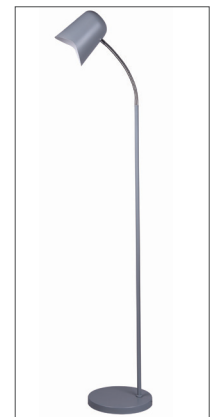

PASTEL SERIES Floor Lamps

- Material: iron
- Max.wattage: 40W (for halogen)
- E27 lamp base
- Globe not included
- Cable length: 2.08m with inline switch
- For indoor use
- 1 year replacement warranty
- Carton QTY: 1/1

PASTEL22FL
(Matt White)

PASTEL23FL
(Matt Black)

PASTEL24FL
(Matt Pink)

PASTEL25FL
(Matt Grey)

PASTEL26FL
(Matt Green)

PASTEL27FL
(Matt Blue)

PASTEL28FL
(Matt Yellow)

updated on 14/11/2017