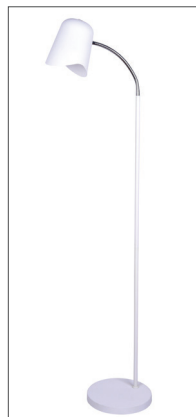

PASTEL SERIES Floor Lamps

- Material: iron
- Max.wattage: 40W (for halogen)
- E27 lamp base
- Globe not included
- Cable length: 2.08m with inline switch
- For indoor use
- 1 year replacement warranty
- Carton QTY: 1/1

PASTEL22FL
(Matt White)

PASTEL23FL
(Matt Black)

PASTEL24FL
(Matt Pink)

PASTEL25FL
(Matt Grey)

PASTEL26FL
(Matt Green)

PASTEL27FL
(Matt Blue)

PASTEL28FL
(Matt Yellow)

updated on 14/11/2017