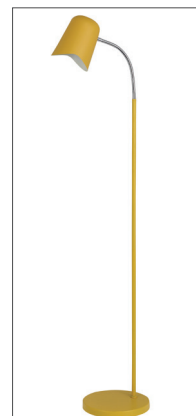

PASTEL SERIES Floor Lamps

- Material: iron
- Max.wattage: 40W (for halogen)
- E27 lamp base
- Globe not included
- Cable length: 2.08m with inline switch
- For indoor use
- 1 year replacement warranty
- Carton QTY: 1/1

PASTEL22FL
(Matt White)

PASTEL23FL
(Matt Black)

PASTEL24FL
(Matt Pink)

PASTEL25FL
(Matt Grey)

PASTEL26FL
(Matt Green)

PASTEL27FL
(Matt Blue)

PASTEL28FL
(Matt Yellow)

updated on 14/11/2017