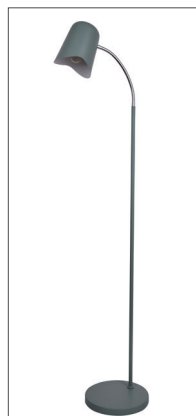

PASTEL SERIES Floor Lamps

- Material: iron
- Max.wattage: 40W (for halogen)
- E27 lamp base
- Globe not included
- Cable length: 2.08m with inline switch
- For indoor use
- 1 year replacement warranty
- Carton QTY: 1/1

PASTEL22FL
(Matt White)

PASTEL23FL
(Matt Black)

PASTEL24FL
(Matt Pink)

PASTEL25FL
(Matt Grey)

PASTEL26FL
(Matt Green)

PASTEL27FL
(Matt Blue)

PASTEL28FL
(Matt Yellow)

updated on 14/11/2017