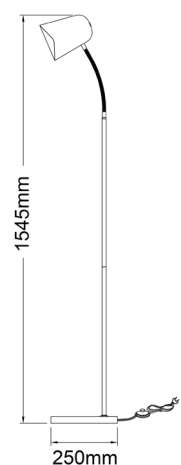

PASTEL25FL
(Matt Grey)

updated on 14/11/2017

Tel: (02) 9938 7100 | Fax: (02) 9938 7115 | Email: sales@clalighting.com.au

Website: www.clalighting.com.au

Follow us: facebook.com/CLALighting