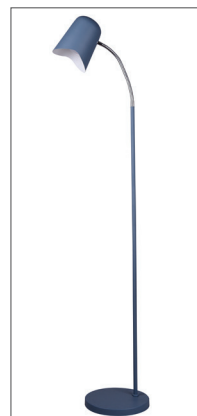

PASTEL SERIES Floor Lamps

- Material: iron
- Max.wattage: 40W (for halogen)
- E27 lamp base
- Globe not included
- Cable length: 2.08m with inline switch
- For indoor use
- 1 year replacement warranty
- Carton QTY: 1/1

PASTEL22FL
(Matt White)

PASTEL23FL
(Matt Black)

PASTEL24FL
(Matt Pink)

PASTEL25FL
(Matt Grey)

PASTEL26FL
(Matt Green)

PASTEL27FL
(Matt Blue)

PASTEL28FL
(Matt Yellow)

updated on 14/11/2017