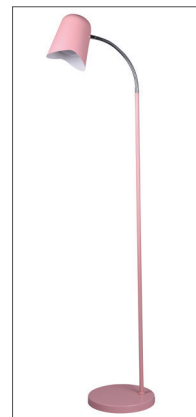

PASTEL SERIES Floor Lamps

- Material: iron
- Max.wattage: 40W (for halogen)
- E27 lamp base
- Globe not included
- Cable length: 2.08m with inline switch
- For indoor use
- 1 year replacement warranty
- Carton QTY: 1/1

PASTEL22FL
(Matt White)

PASTEL23FL
(Matt Black)

PASTEL24FL
(Matt Pink)

PASTEL25FL
(Matt Grey)

PASTEL26FL
(Matt Green)

PASTEL27FL
(Matt Blue)

PASTEL28FL
(Matt Yellow)

updated on 14/11/2017