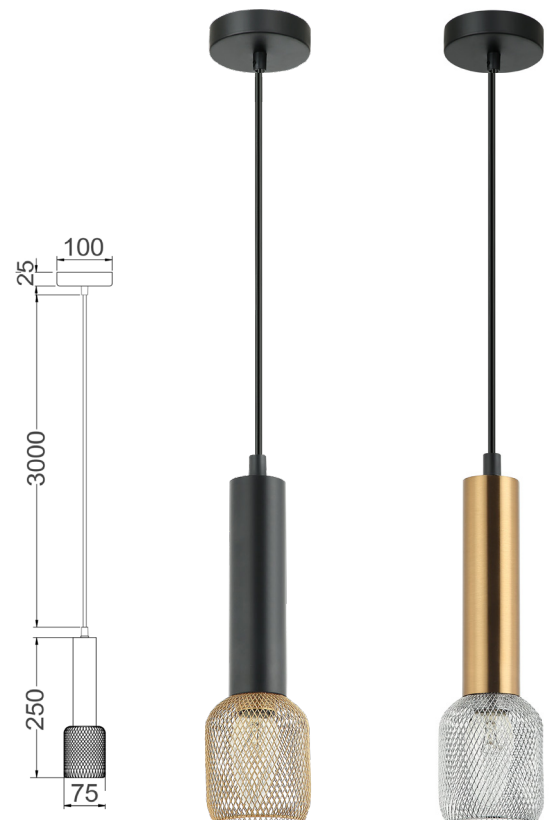

Decor Lighting

## MIKRO Interior Cylinder & Mesh Pendant Lights

- Input voltage: 220-240V
- Material: iron
- Lamp holder: 1xE14 (Max.40W globe)
- Globe restrictions: only suitable for use with fancy round & candle globes
- Globe not included
- For indoor use only
- Warranty: 1 year replacement

<b>Part No.</b>	<b>MIKRO1-2</b>
<b>Description</b>	PENDANT ES Cylinder & Mesh
<b>Material</b>	Iron
<b>Lamp holder</b>	1xE27 (Max.40W)
<b>Product Dimensions</b>	Ø75 X H250mm
<b>Suspension</b>	3000mm cable
<b>Canopy size</b>	Ø100x25mm
<b>Box Weight</b>	0.7kg
<b>Box Dimensions</b>	21x15x12cm
<b>Carton QTY</b>	1/1

\*Must be installed by a licenced electrician (Installation instructions sheet provided in each product box)

**MIKRO1**  
(Matte Black Cylinder & Brass Mesh)

**MIKRO2**  
(Antique Brass Cylinder & Chrome Mesh)